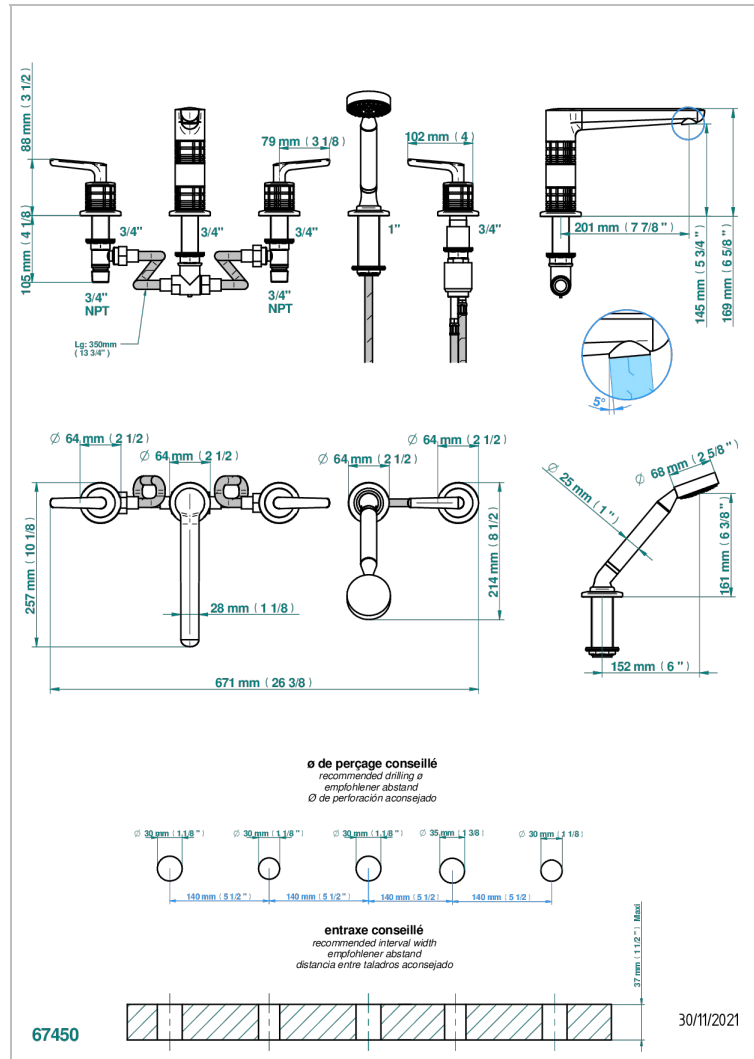

SYSTEM HOWLITE WITH LEVER

G9H-1132H

Bath/shower set with high spout, 2 x 3/4" valves, rim mounted ceramic mixer tap with progressive cartridge & rim mounted handshower set

特色

- System Howlite with lever
- Bath/shower set with high spout, 2 x 3/4" valves, rim mounted ceramic mixer tap with progressive cartridge & rim mounted handshower set

可选饰面

Black ceram - D30
Blush PVD - H62
Graphite PVD - H64
Matt Umber PVD - H67
Matt blush PVD - H60
Matt graphite PVD - H65

PVD哑光棕铜 - F34
PVD哑光金 - H53
PVD哑光铜 - H50
PVD哑光镍 - H56
PVD抛光铜 - H49
PVD棕铜 - F33

PVD金色 - H52
PVD镍 - H55
Umber PVD - H66
哑光复古铜 - H07
哑光浅金 - F31
哑光金 - F07

哑光铬 - C02
哑光镍 - C01
复古镍 - H28
抛光金 (24K金) - F01
抛光铬 - A02
抛光镍 - B01

浅金 - F30
漆面铜 - D01