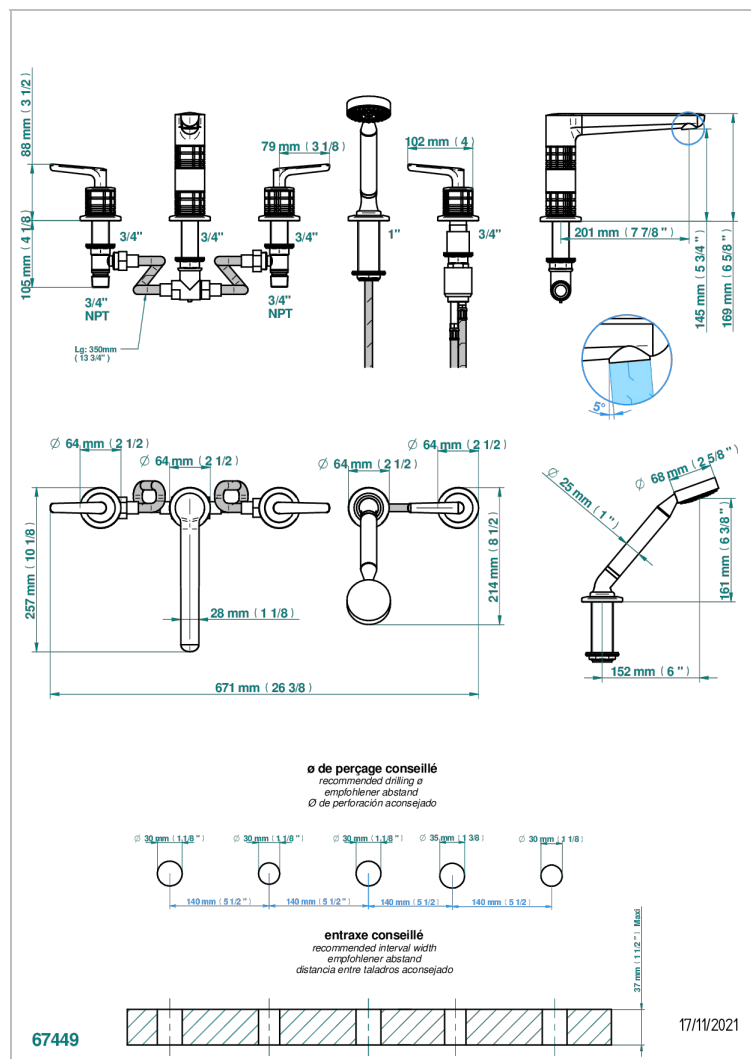

SYSTEM SQUARED METAL WITH LEVER

G9F-1132H

Bath/shower set with high spout, 2 x 3/4" valves, rim mounted ceramic mixer tap with progressive cartridge & rim mounted handshower set

CHARACTERISTIC

- System Squared Metal with lever
- Bath/shower set with high spout, 2 x 3/4" valves, rim mounted ceramic mixer tap with progressive cartridge & rim mounted handshower set

AVAILABLE FINITIONS

Antique nickel - H28
Black ceram - D30
Blush PVD - H62
Brass color PVD - H49
Brown bronze color PVD - F33
Gold color PVD - H52

Graphite PVD - H64
Lacquered light bronze - D01
Matt Umber PVD - H67
Matt blush PVD - H60
Matt brass color PVD - H50
Matt brown bronze color PVD - F34