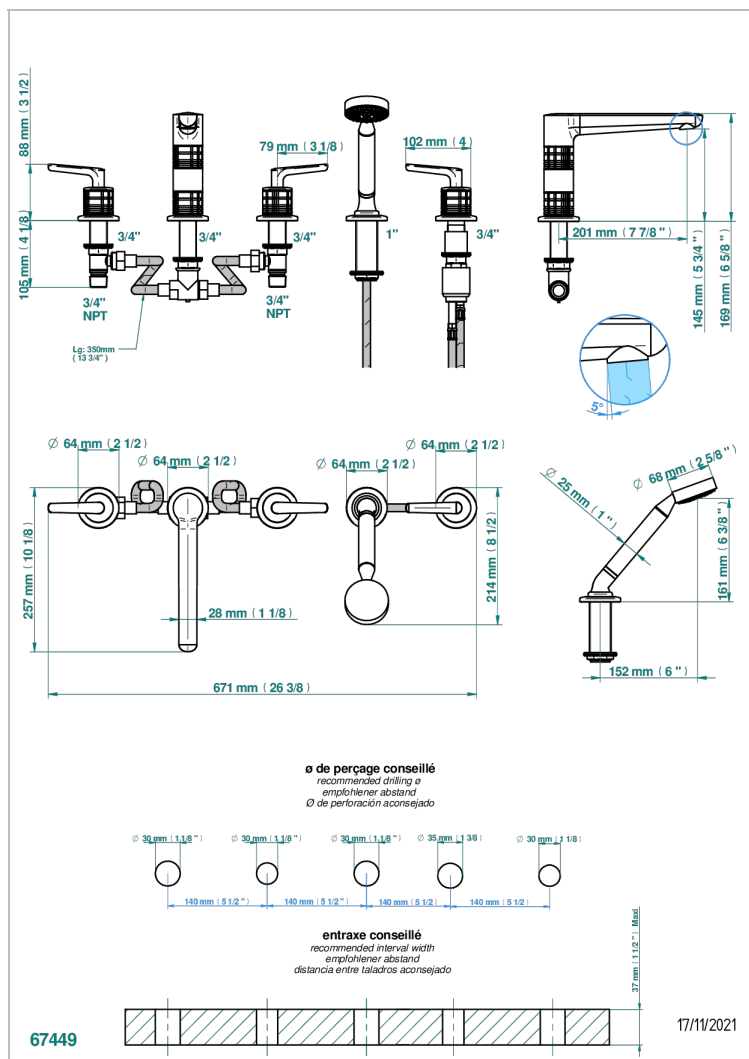

# SYSTEM METAL QUADRILLE C РУКОЯТКАМИ

G9F-1132H

Bath/shower set with high spout, 2 x 3/4" valves, rim mounted ceramic mixer tap with progressive cartridge & rim mounted handshower set

## ХАРАКТЕРИСТИКИ

- System métal quadrillé с рукоятками
- Bath/shower set with high spout, 2 x 3/4" valves, rim mounted ceramic mixer tap with progressive cartridge & rim mounted handshower set