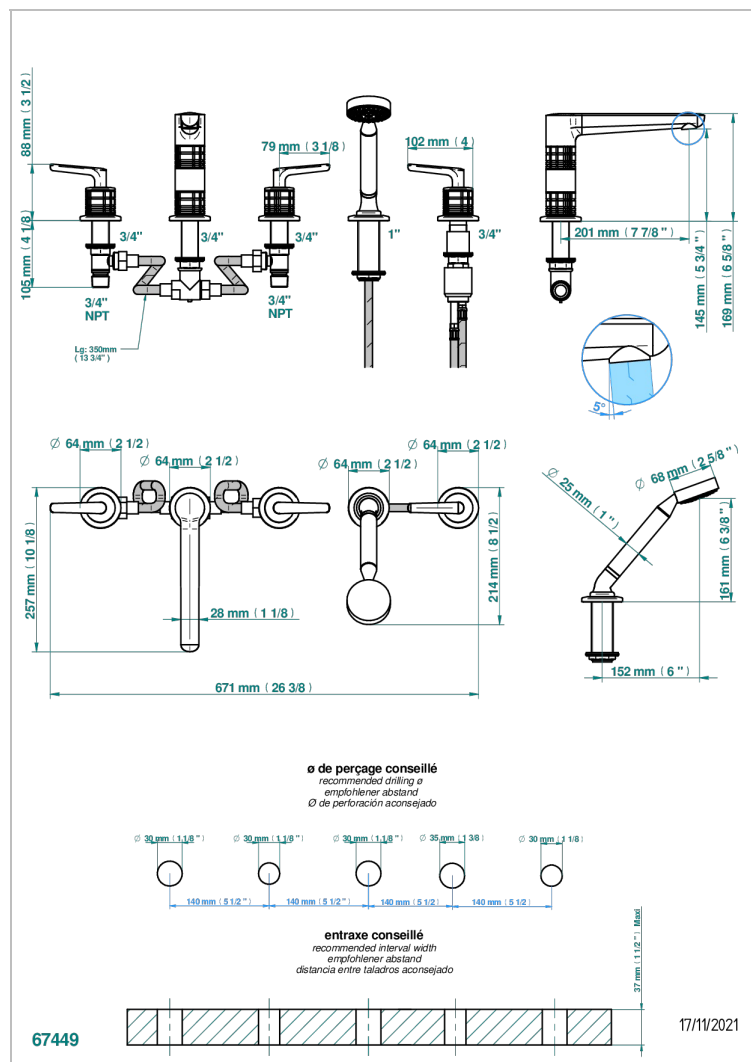

SYSTEM SQUARED METAL WITH LEVER

G9F-1132H

Bath/shower set with high spout, 2 x 3/4" valves, rim mounted ceramic mixer tap with progressive cartridge & rim mounted handshower set

CHARACTERISTIC

- System Squared Metal with lever
- Bath/shower set with high spout, 2 x 3/4" valves, rim mounted ceramic mixer tap with progressive cartridge & rim mounted handshower set

AVAILABLE FINITIONS

Antique nickel - H28
Black ceram - D30
Blush PVD - H62
Brass color PVD - H49
Brown bronze color PVD - F33
Gold color PVD - H52

Graphite PVD - H64
Lacquered light bronze - D01
Matt Umber PVD - H67
Matt blush PVD - H60
Matt brass color PVD - H50
Matt brown bronze color PVD - F34