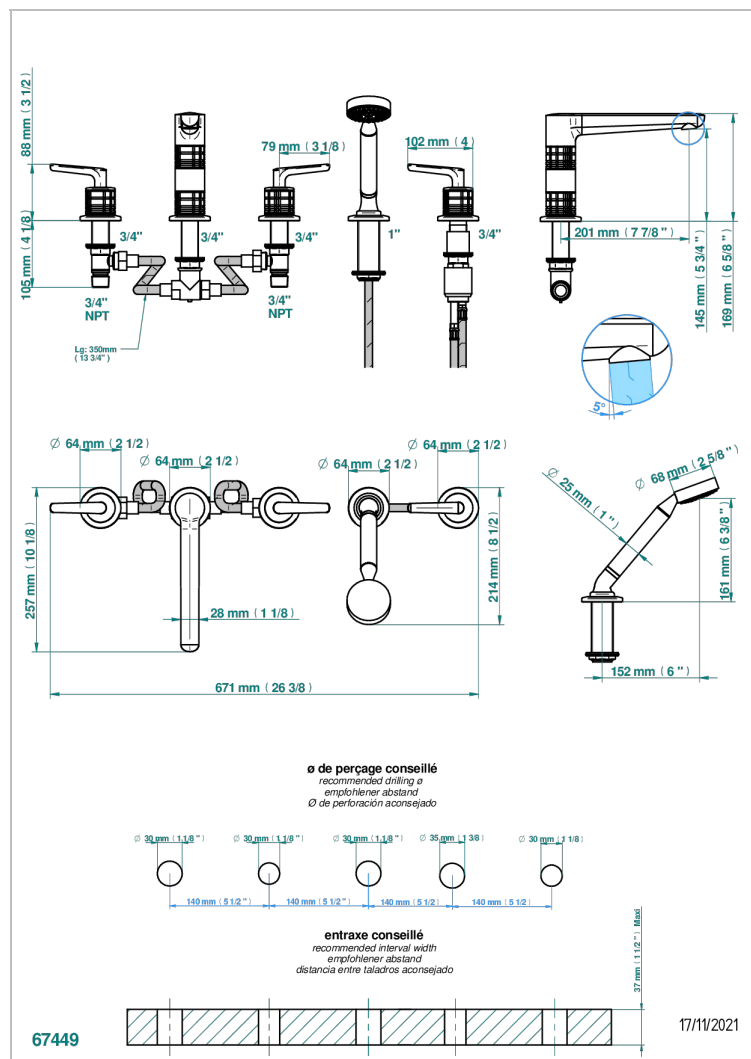

# SYSTEM SQUARED METAL WITH LEVER

G9F-1132H

Bath/shower set with high spout, 2 x 3/4" valves, rim mounted ceramic mixer tap with progressive cartridge & rim mounted handshower set

## 特色

- System Squared Metal with lever
- Bath/shower set with high spout, 2 x 3/4" valves, rim mounted ceramic mixer tap with progressive cartridge & rim mounted handshower set

## 可选饰面

Black ceram - D30  
Blush PVD - H62  
Graphite PVD - H64  
Matt Umber PVD - H67  
Matt blush PVD - H60  
Matt graphite PVD - H65

PVD哑光棕铜 - F34  
PVD哑光金 - H53  
PVD哑光铜 - H50  
PVD哑光镍 - H56  
PVD抛光铜 - H49  
PVD棕铜 - F33

PVD金色 - H52  
PVD镍 - H55  
Polished chrome with gold inlay - GA1  
Umber PVD - H66  
哑光复古铜 - HO7  
哑光浅金 - F31

哑光金 - F07  
哑光铬 - C02  
哑光镍 - C01  
复古镍 - H28  
抛光金 (24K金) - F01  
抛光铬 - A02

抛光镍 - B01  
浅金 - F30  
漆面铜 - D01