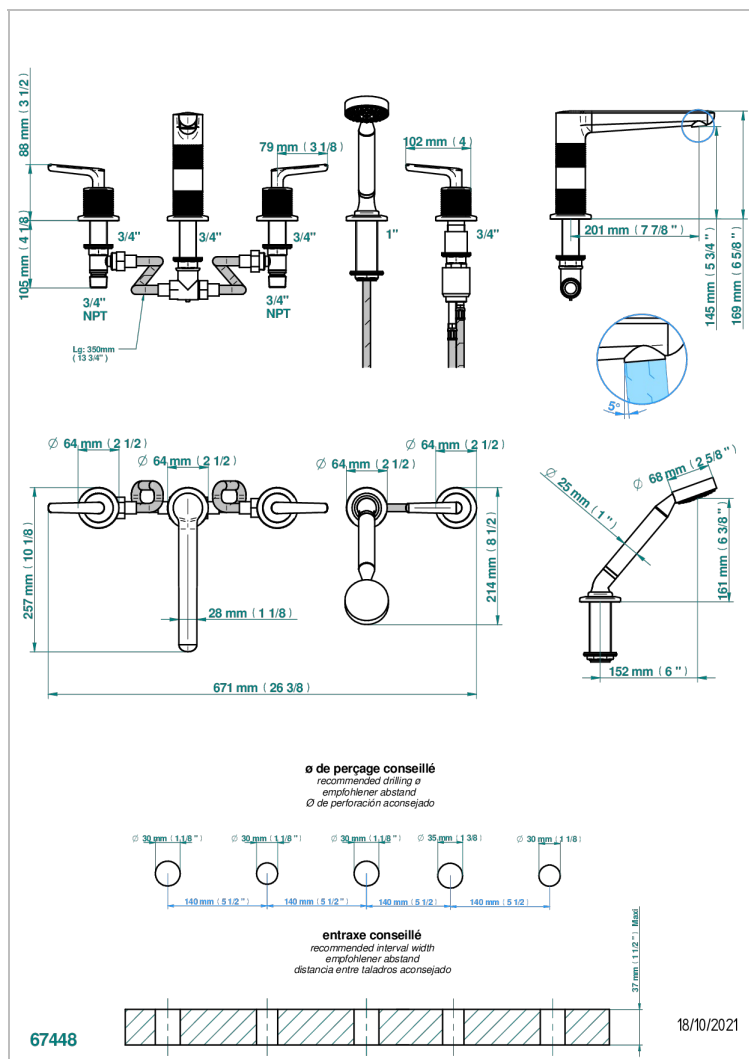

# SYSTEM DIAMOND METAL WITH LEVER

G9D-1132H

Bath/shower set with high spout, 2 x 3/4" valves, rim mounted ceramic mixer tap with progressive cartridge & rim mounted handshower set

## CHARACTERISTIC

- System Diamond Metal with lever
- Bath/shower set with high spout, 2 x 3/4" valves, rim mounted ceramic mixer tap with progressive cartridge & rim mounted handshower set

## AVAILABLE FINITIONS

Antique nickel - H28  
Black ceram - D30  
Blush PVD - H62  
Brass color PVD - H49  
Brown bronze color PVD - F33  
Gold color PVD - H52

Graphite PVD - H64  
Lacquered light bronze - D01  
Matt Umber PVD - H67  
Matt blush PVD - H60  
Matt brass color PVD - H50  
Matt brown bronze color PVD - F34