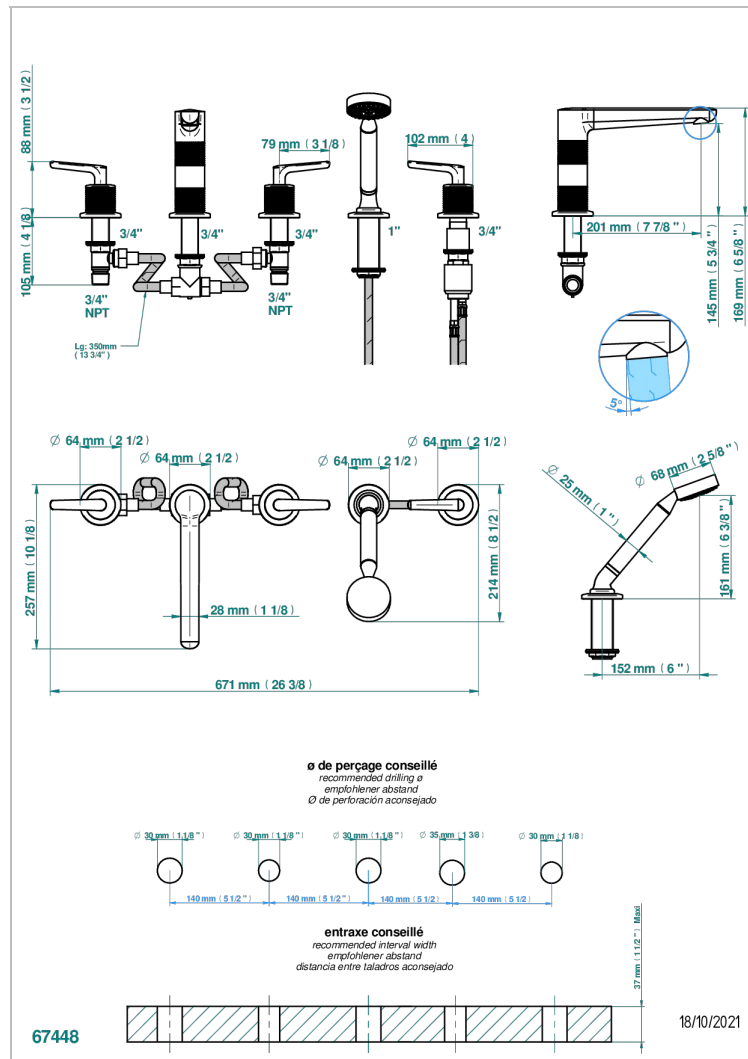

# SYSTEM DIAMOND METAL WITH LEVER

G9D-1132H

Bath/shower set with high spout, 2 x 3/4" valves, rim mounted ceramic mixer tap with progressive cartridge & rim mounted handshower set

## CHARACTERISTIC

- System Diamond Metal with lever
- Bath/shower set with high spout, 2 x 3/4" valves, rim mounted ceramic mixer tap with progressive cartridge & rim mounted handshower set

## AVAILABLE FINITIONS

Antique nickel - H28  
Black ceram - D30  
Blush PVD - H62  
Brass color PVD - H49  
Brown bronze color PVD - F33  
Gold color PVD - H52

Graphite PVD - H64  
Lacquered light bronze - D01  
Matt Umber PVD - H67  
Matt blush PVD - H60  
Matt brass color PVD - H50  
Matt brown bronze color PVD - F34