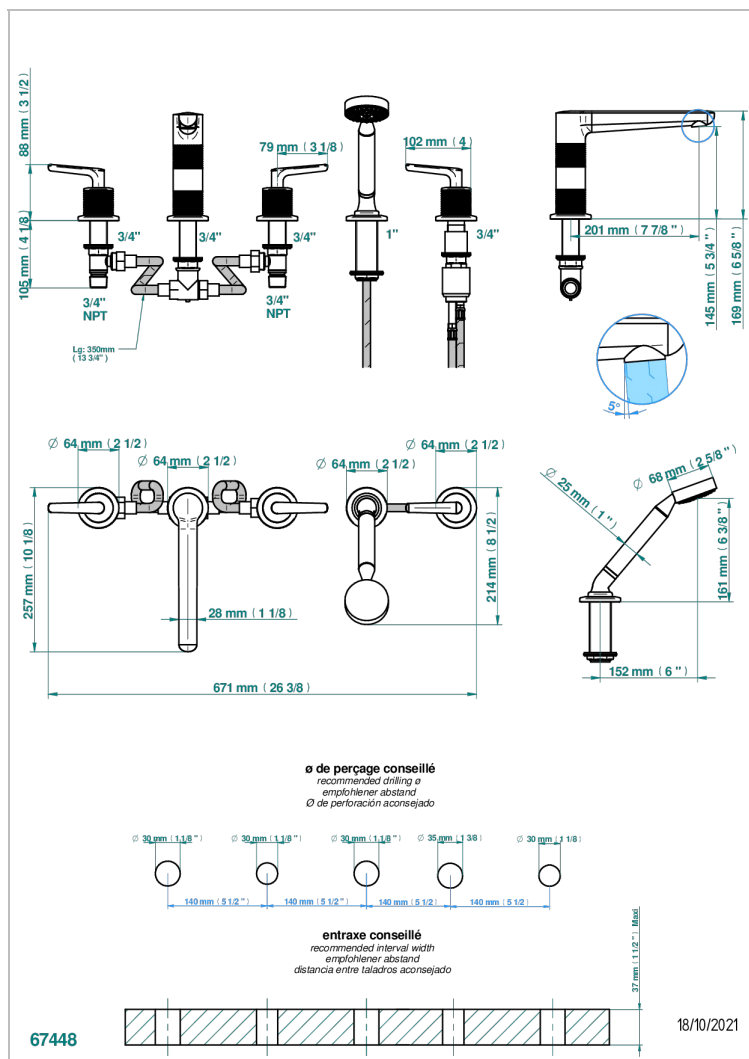

# SYSTEM METAL DIAMANT C РУКОЯТКАМИ

G9D-1132H

Bath/shower set with high spout, 2 x 3/4" valves, rim mounted ceramic mixer tap with progressive cartridge & rim mounted handshower set

## ХАРАКТЕРИСТИКИ

- System métal diamant с рукоятками
- Bath/shower set with high spout, 2 x 3/4" valves, rim mounted ceramic mixer tap with progressive cartridge & rim mounted handshower set