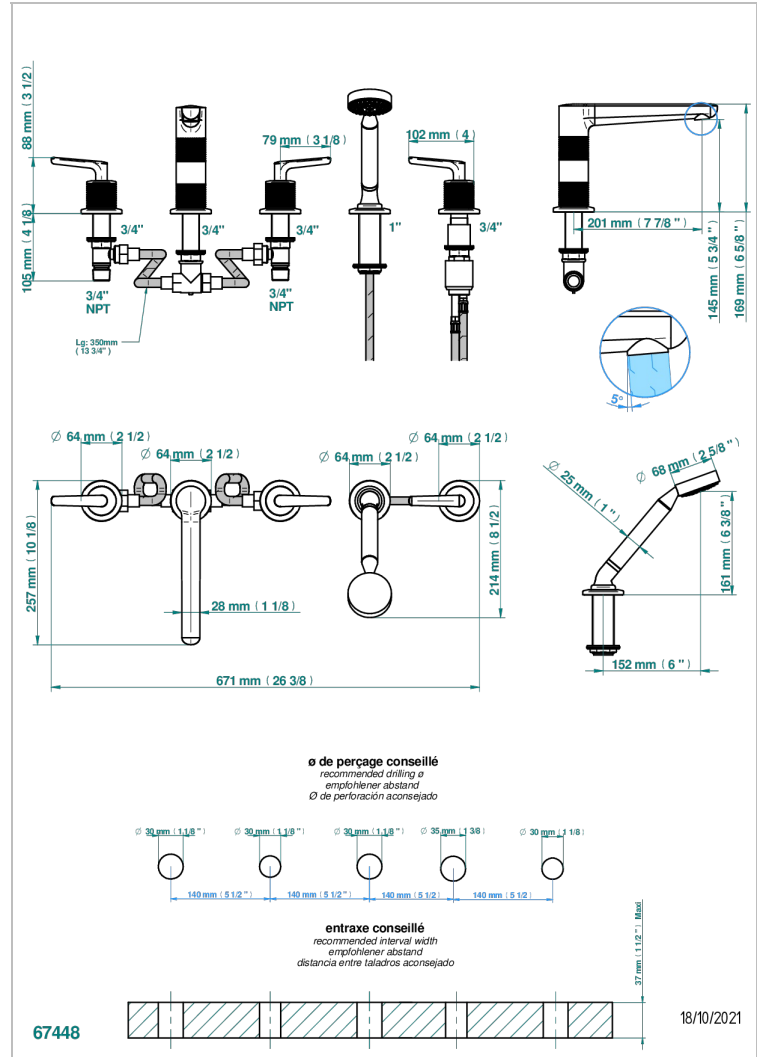

# SYSTEM DIAMOND METAL WITH LEVER

G9D-1132H

Bath/shower set with high spout, 2 x 3/4" valves, rim mounted ceramic mixer tap with progressive cartridge & rim mounted handshower set

## CHARACTERISTIC

- System Diamond Metal with lever
- Bath/shower set with high spout, 2 x 3/4" valves, rim mounted ceramic mixer tap with progressive cartridge & rim mounted handshower set

## AVAILABLE FINITIONS

Antique nickel - H28  
Black ceram - D30  
Blush PVD - H62  
Brass color PVD - H49  
Brown bronze color PVD - F33  
Gold color PVD - H52

Graphite PVD - H64  
Lacquered light bronze - D01  
Matt Umber PVD - H67  
Matt blush PVD - H60  
Matt brass color PVD - H50  
Matt brown bronze color PVD - F34