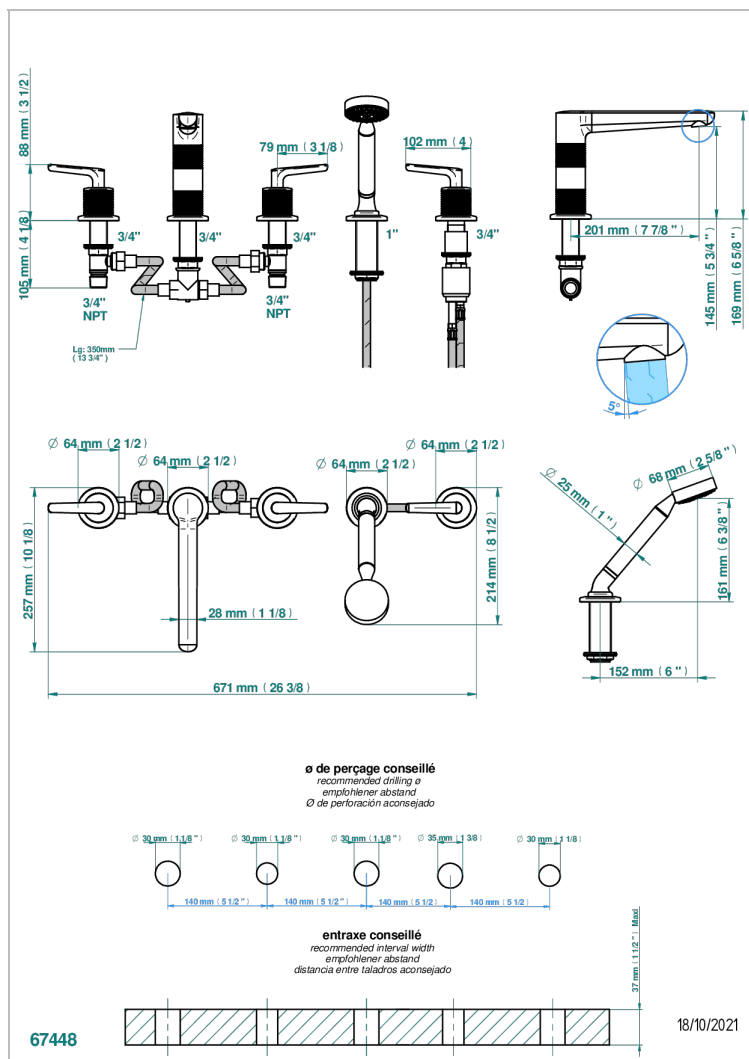

SYSTEM DIAMOND METAL WITH LEVER

G9D-1132H

Bath/shower set with high spout, 2 x 3/4" valves, rim mounted ceramic mixer tap with progressive cartridge & rim mounted handshower set

特色

- System Diamond Metal with lever
- Bath/shower set with high spout, 2 x 3/4" valves, rim mounted ceramic mixer tap with progressive cartridge & rim mounted handshower set

可选饰面

Black ceram - D30
Blush PVD - H62
Graphite PVD - H64
Matt Umber PVD - H67
Matt blush PVD - H60
Matt graphite PVD - H65

PVD哑光棕铜 - F34
PVD哑光金 - H53
PVD哑光铜 - H50
PVD哑光镍 - H56
PVD抛光铜 - H49
PVD棕铜 - F33

PVD金色 - H52
PVD镍 - H55
Polished chrome with gold inlay - GA1
Umber PVD - H66
哑光复古铜 - HO7
哑光浅金 - F31

哑光金 - F07
哑光铬 - C02
哑光镍 - C01
复古镍 - H28
抛光金 (24K金) - F01
抛光铬 - A02

抛光镍 - B01
浅金 - F30
漆面铜 - D01