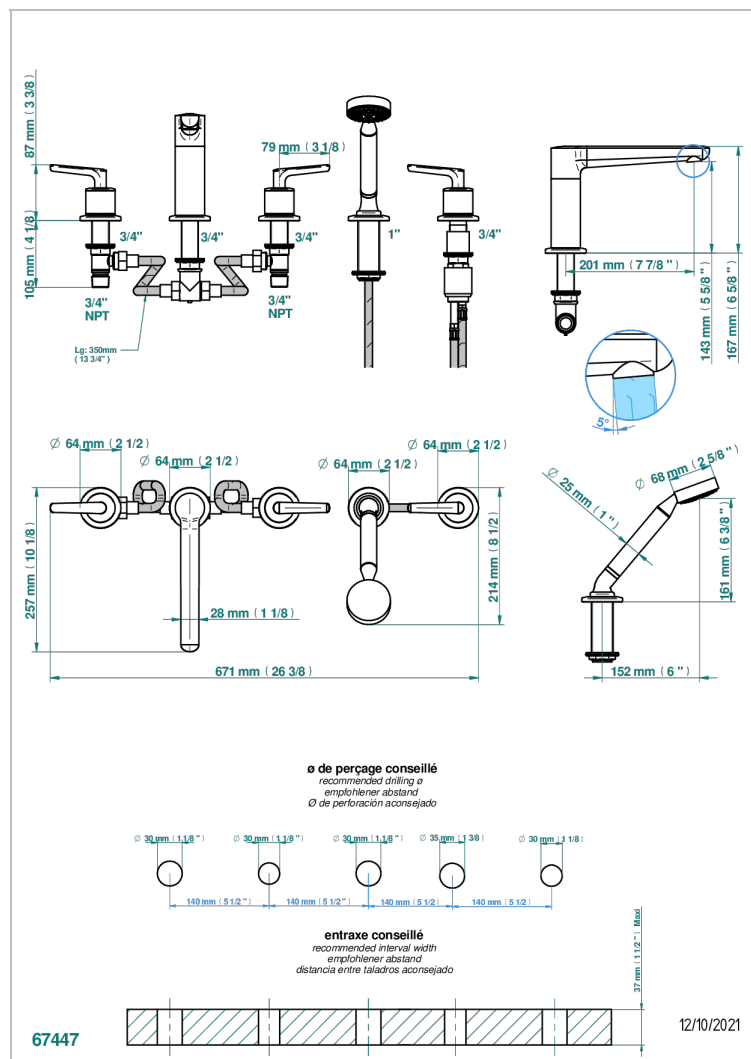

# SYSTEM SMOOTH METAL WITH LEVER

G9B-1132H

Bath/shower set with high spout, 2 x 3/4" valves, rim mounted ceramic mixer tap with progressive cartridge & rim mounted handshower set

## CHARACTERISTIC

- System Smooth Metal with lever
- Bath/shower set with high spout, 2 x 3/4" valves, rim mounted ceramic mixer tap with progressive cartridge & rim mounted handshower set

## AVAILABLE FINITIONS

Antique nickel - H28  
Black ceram - D30  
Blush PVD - H62  
Brass color PVD - H49  
Brown bronze color PVD - F33  
Gold color PVD - H52

Graphite PVD - H64  
Lacquered light bronze - D01  
Matt Umber PVD - H67  
Matt blush PVD - H60  
Matt brass color PVD - H50  
Matt brown bronze color PVD - F34