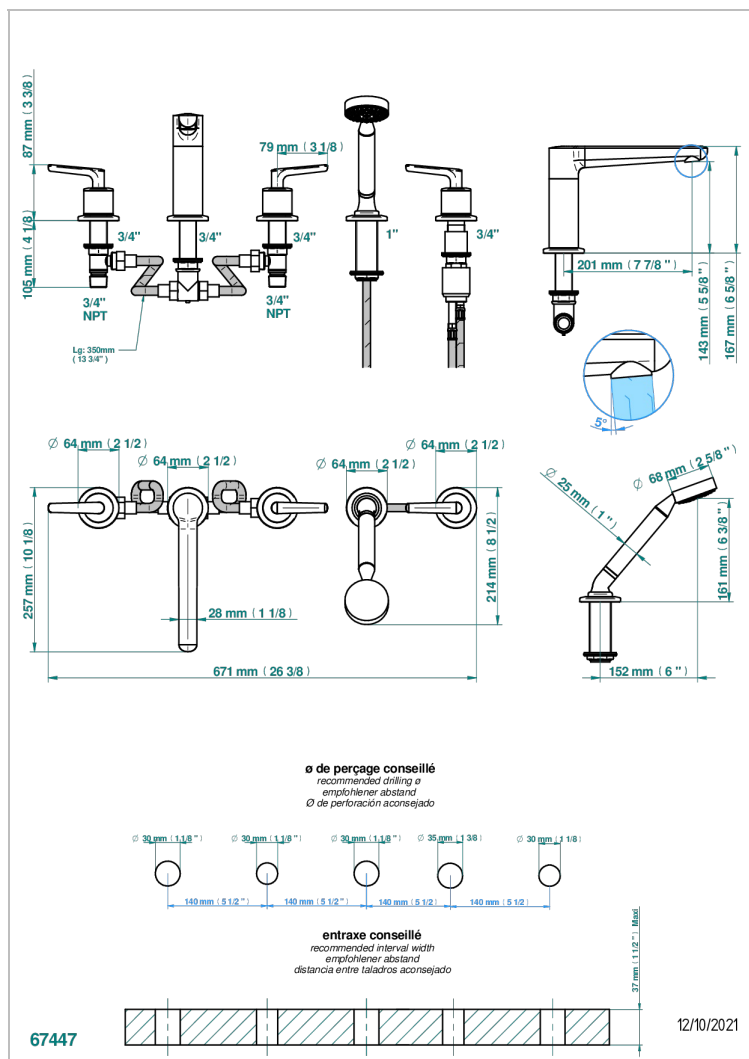

# SYSTEM METAL LISSE C РУКОЯТКАМИ

G9B-1132H

Bath/shower set with high spout, 2 x 3/4" valves, rim mounted ceramic mixer tap with progressive cartridge & rim mounted handshower set

## ХАРАКТЕРИСТИКИ

- System métal lisse с рукоятками
- Bath/shower set with high spout, 2 x 3/4" valves, rim mounted ceramic mixer tap with progressive cartridge & rim mounted handshower set