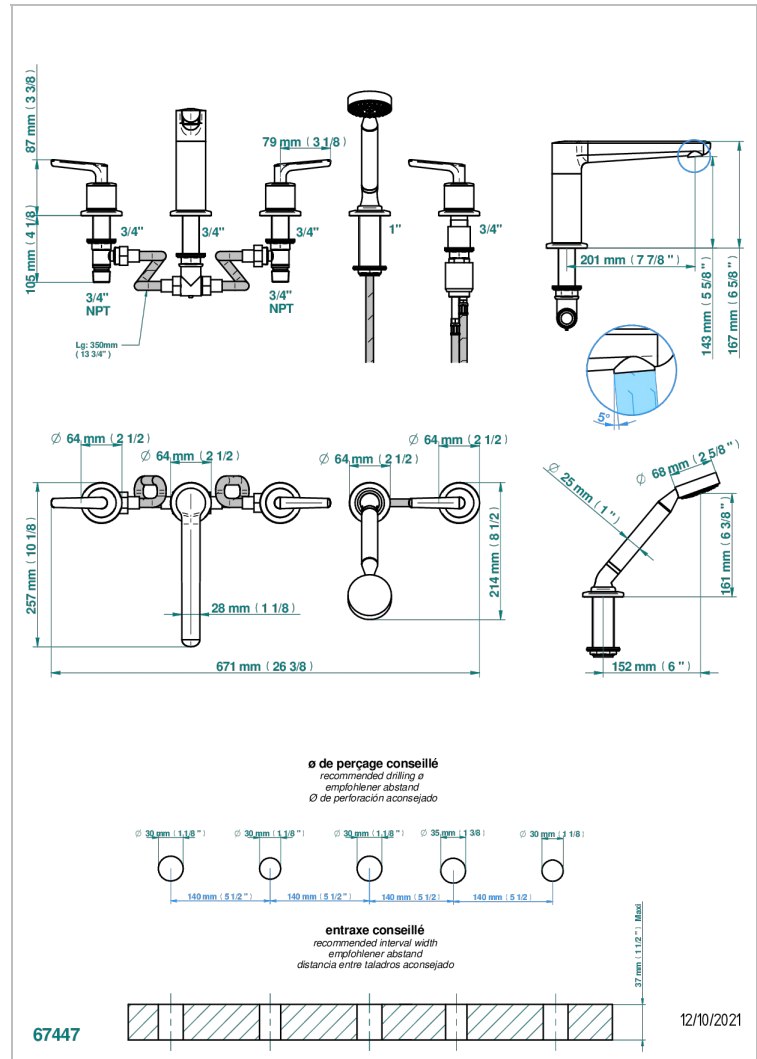

# SYSTEM SMOOTH METAL WITH LEVER

G9B-1132H

Bath/shower set with high spout, 2 x 3/4" valves, rim mounted ceramic mixer tap with progressive cartridge & rim mounted handshower set

## CHARACTERISTIC

- System Smooth Metal with lever
- Bath/shower set with high spout, 2 x 3/4" valves, rim mounted ceramic mixer tap with progressive cartridge & rim mounted handshower set

## AVAILABLE FINITIONS

Antique nickel - H28  
Black ceram - D30  
Blush PVD - H62  
Brass color PVD - H49  
Brown bronze color PVD - F33  
Gold color PVD - H52

Graphite PVD - H64  
Lacquered light bronze - D01  
Matt Umber PVD - H67  
Matt blush PVD - H60  
Matt brass color PVD - H50  
Matt brown bronze color PVD - F34