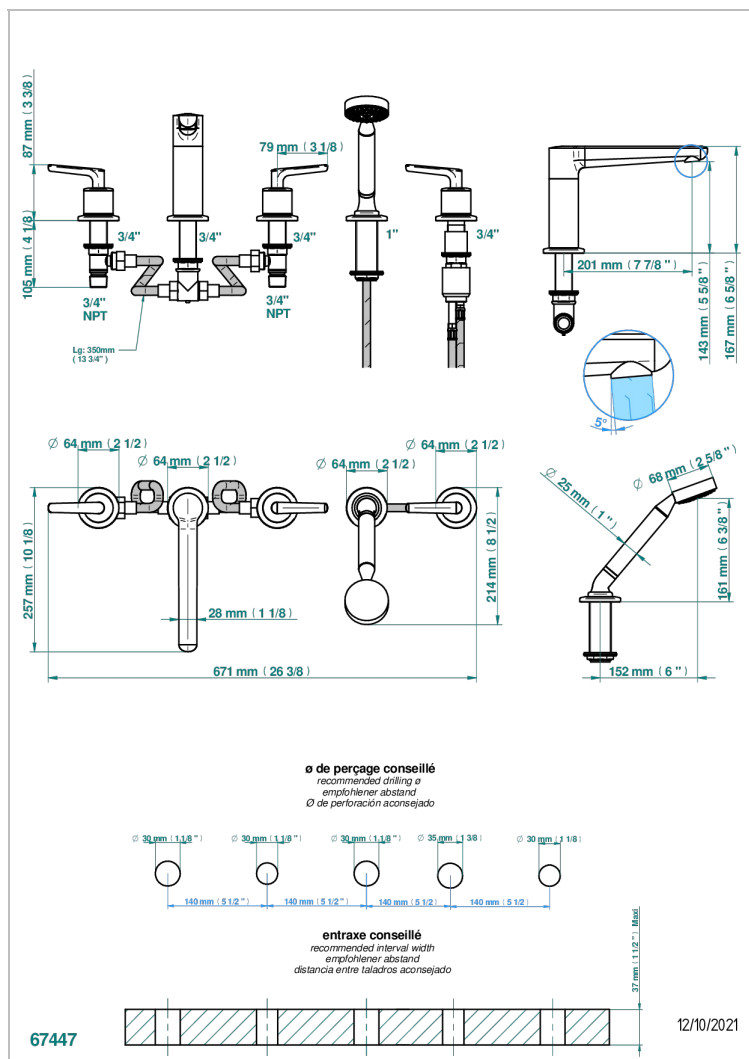

SYSTEM SMOOTH METAL WITH LEVER

G9B-1132H

Bath/shower set with high spout, 2 x 3/4" valves, rim mounted ceramic mixer tap with progressive cartridge & rim mounted handshower set

特色

- System Smooth Metal with lever
- Bath/shower set with high spout, 2 x 3/4" valves, rim mounted ceramic mixer tap with progressive cartridge & rim mounted handshower set

可选饰面

Black ceram - D30
Blush PVD - H62
Graphite PVD - H64
Matt Umber PVD - H67
Matt blush PVD - H60
Matt graphite PVD - H65

PVD哑光棕铜 - F34
PVD哑光金 - H53
PVD哑光铜 - H50
PVD哑光镍 - H56
PVD抛光铜 - H49
PVD棕铜 - F33

PVD金色 - H52
PVD镍 - H55
Polished chrome with gold inlay - GA1
Umber PVD - H66
哑光复古铜 - HO7
哑光浅金 - F31

哑光金 - F07
哑光铬 - C02
哑光镍 - C01
复古镍 - H28
抛光金 (24K金) - F01
抛光铬 - A02

抛光镍 - B01
浅金 - F30
漆面铜 - D01