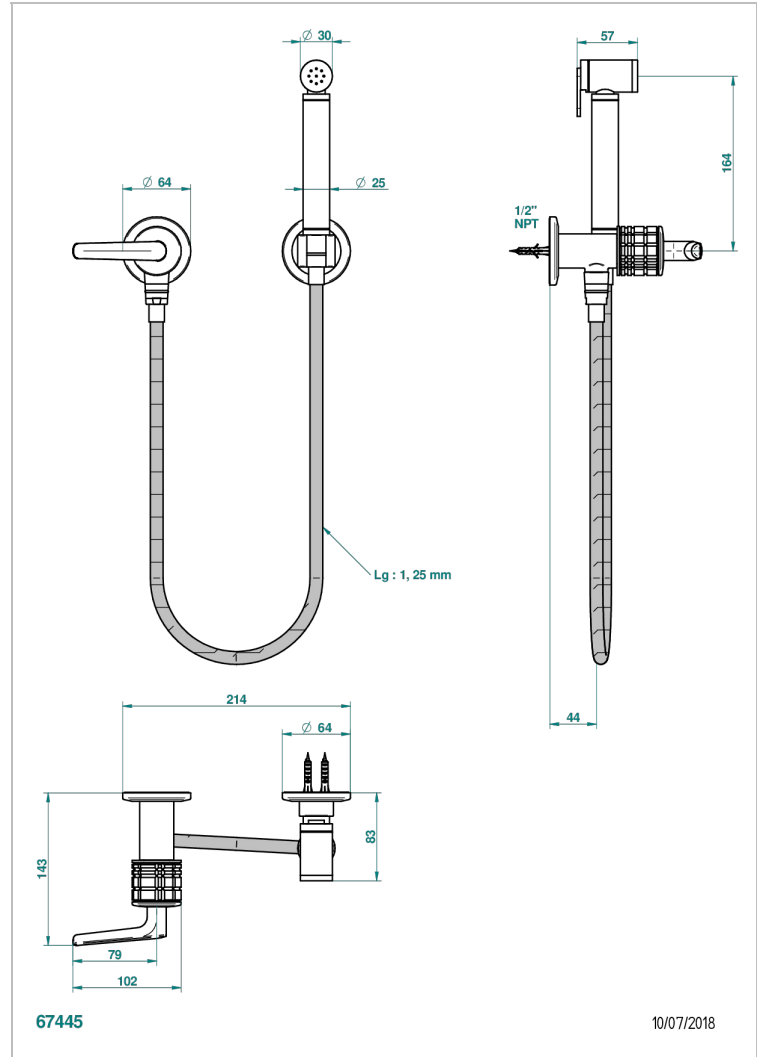

SYSTEM CRYSTAL WITH LEVER HANDLES

G9K-5840/8US

Handheld spray bidet with hose, elbow and hook

CHARACTERISTIC

- System Crystal with lever handles
- Handheld spray bidet with hose, elbow and hook

AVAILABLE FINITIONS

- Chrome polished - A02
- Gold polished - F01
- Nickel polished - B01