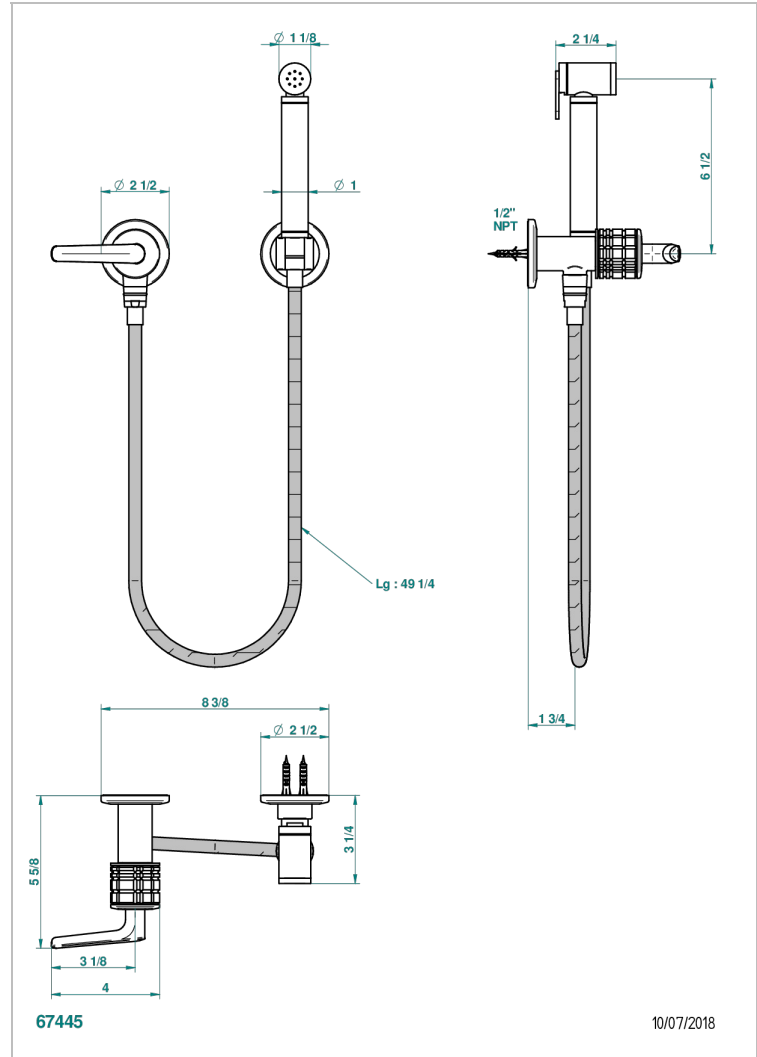

# SYSTEM CRYSTAL WITH LEVER HANDLES

G9K-5840/8US

Handheld spray bidet with hose, elbow and hook

67445

10/07/2018

## CHARACTERISTIC

- System Crystal with lever handles
- Handheld spray bidet with hose, elbow and hook

## AVAILABLE FINITIONS

- Chrome polished - A02
- Gold polished - F01
- Nickel polished - B01