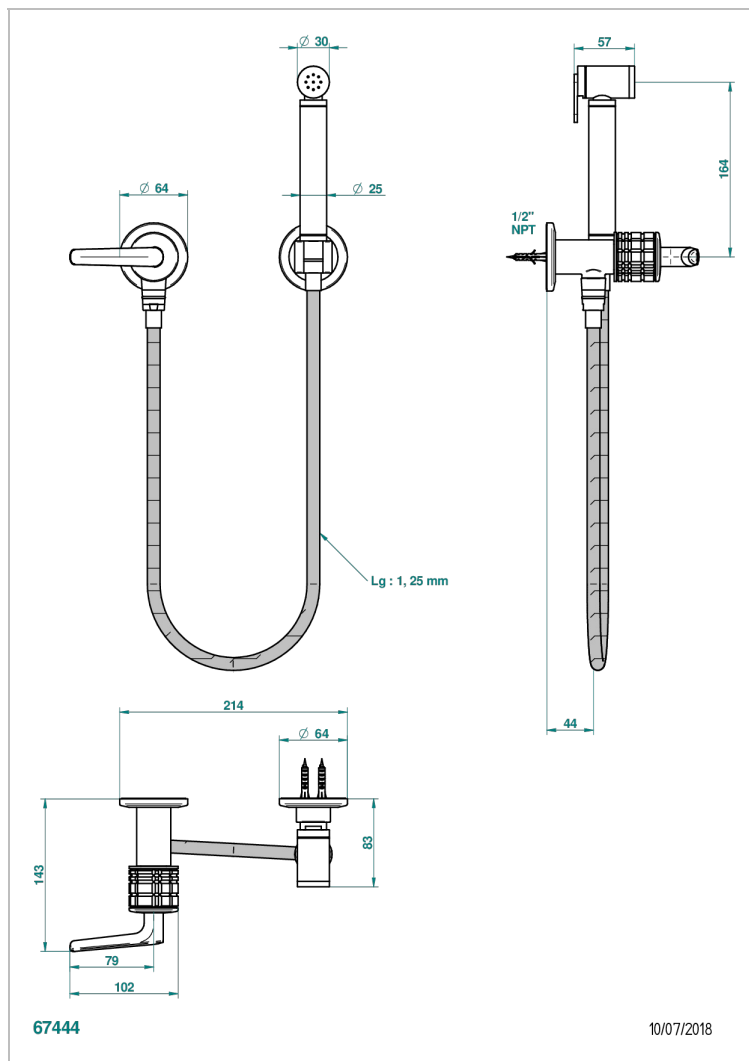

# SYSTEM HOWLITE WITH LEVER HANDLES

G9H-5840/8US

Handheld spray bidet with hose, elbow and hook

## CHARACTERISTIC

- System Howlite with lever handles
- Handheld spray bidet with hose, elbow and hook

## AVAILABLE FINITIONS

Chrome polished - A02  
Gold polished - F01  
Nickel polished - B01