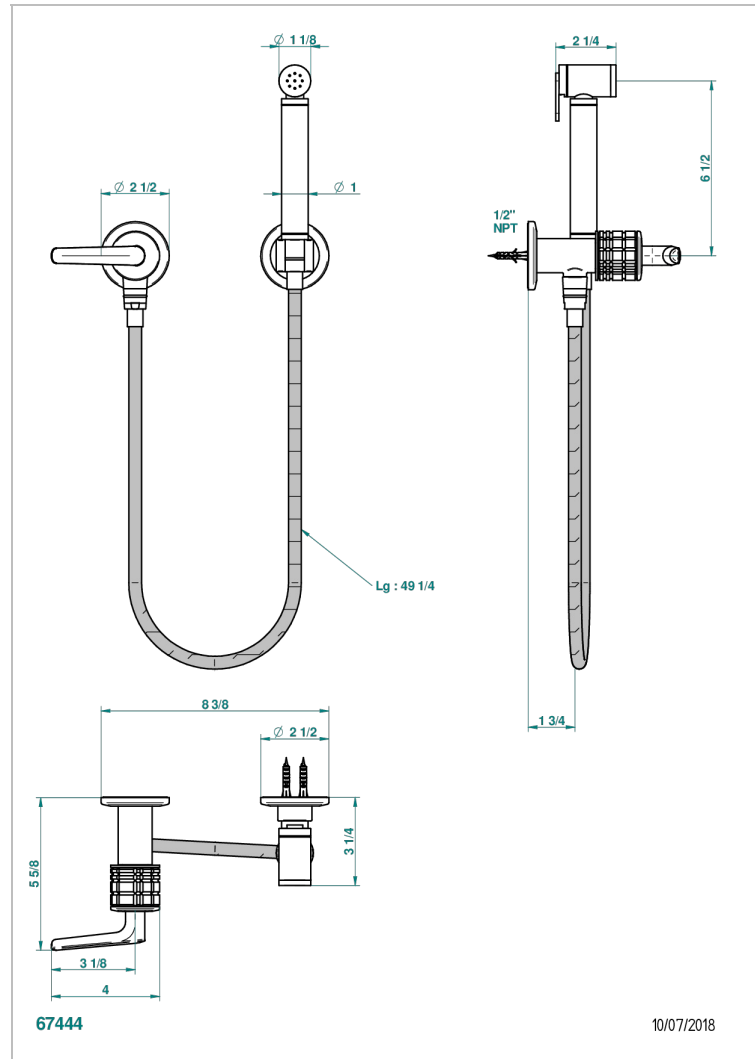

SYSTEM HOWLITE WITH LEVER HANDLES

G9H-5840/8US

Handheld spray bidet with hose, elbow and hook

CHARACTERISTIC

- System Howlite with lever handles
- Handheld spray bidet with hose, elbow and hook

AVAILABLE FINITIONS

- Chrome polished - A02
- Gold polished - F01
- Nickel polished - B01