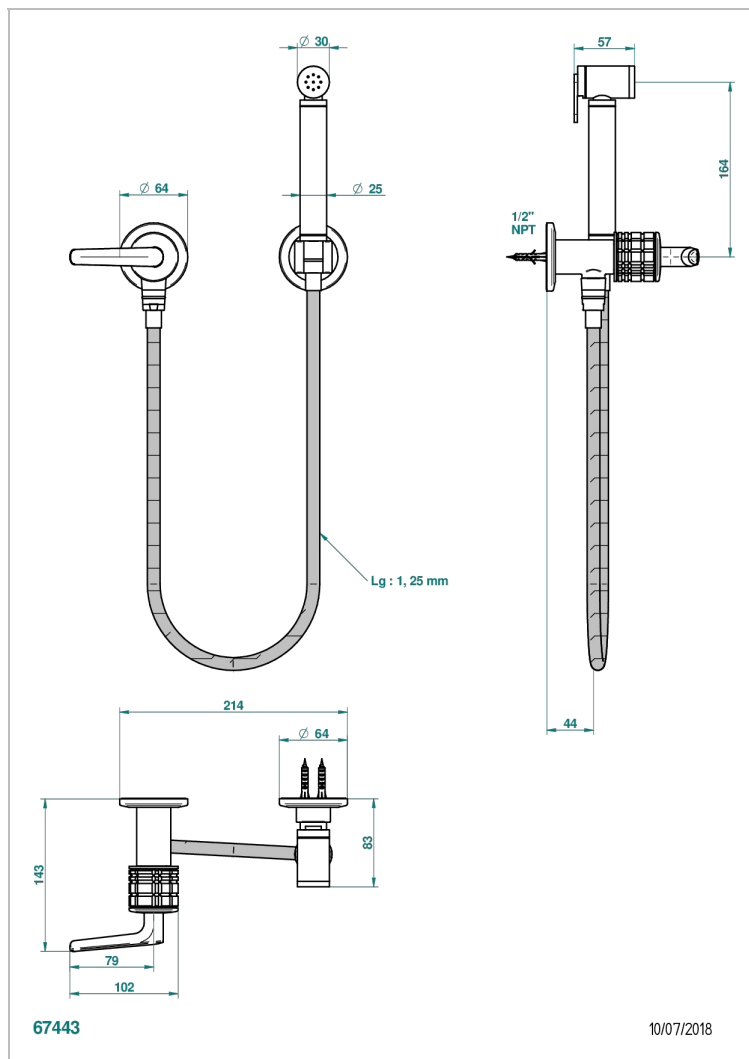

SYSTEM SQUARED METAL WITH LEVER HANDLES

G9F-5840/8US

Handheld spray bidet with hose, elbow and hook

CHARACTERISTIC

- System Squared Metal with lever handles
- Handheld spray bidet with hose, elbow and hook

AVAILABLE FINITIONS

Chrome polished - A02
Gold polished - F01
Nickel polished - B01