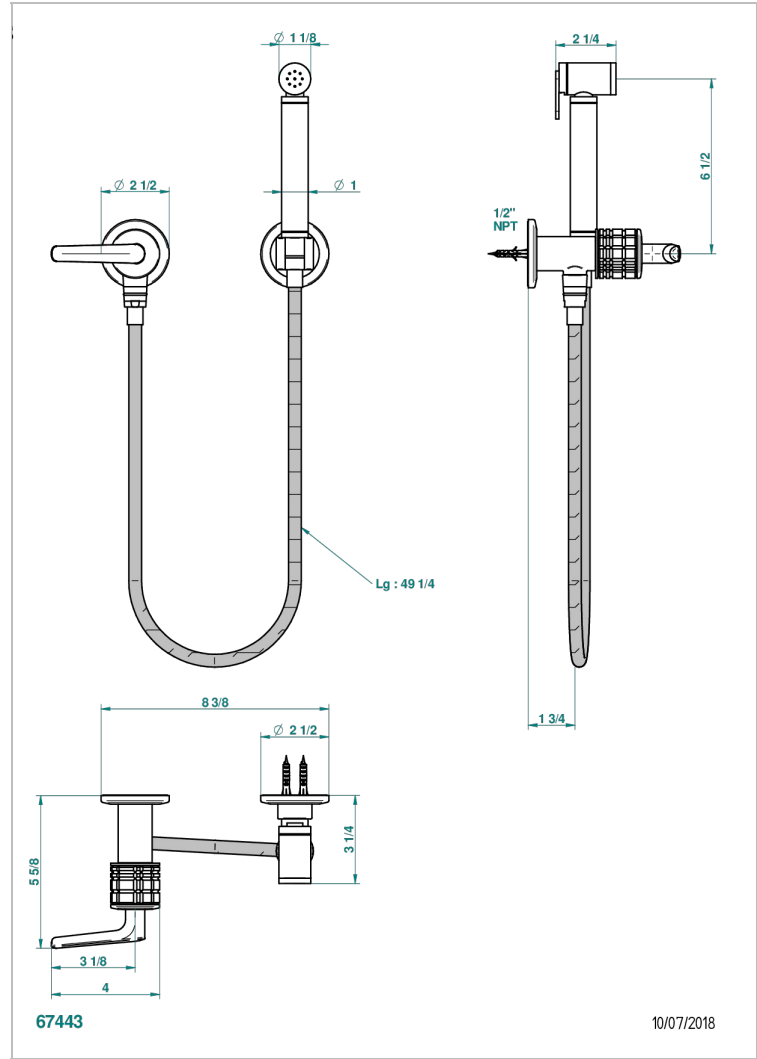

# SYSTEM SQUARED METAL WITH LEVER HANDLES

G9F-5840/8US

Handheld spray bidet with hose, elbow and hook

## CHARACTERISTIC

- System Squared Metal with lever handles
- Handheld spray bidet with hose, elbow and hook

## AVAILABLE FINITIONS

- Chrome polished - A02
- Gold polished - F01
- Nickel polished - B01