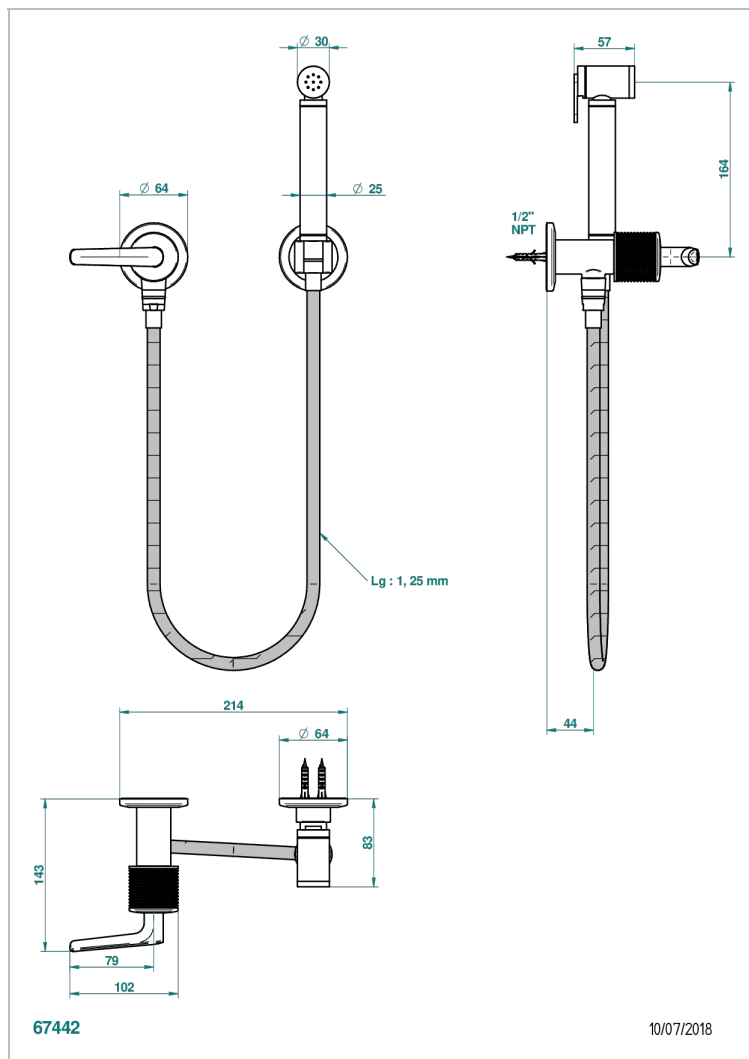

# SYSTEM DIAMOND METAL WITH LEVER HANDLES

G9D-5840/8US

Handheld spray bidet with hose, elbow and hook

## CHARACTERISTIC

- System Diamond Metal with lever handles
- Handheld spray bidet with hose, elbow and hook

## AVAILABLE FINITIONS

- Chrome polished - A02
- Gold polished - F01
- Nickel polished - B01