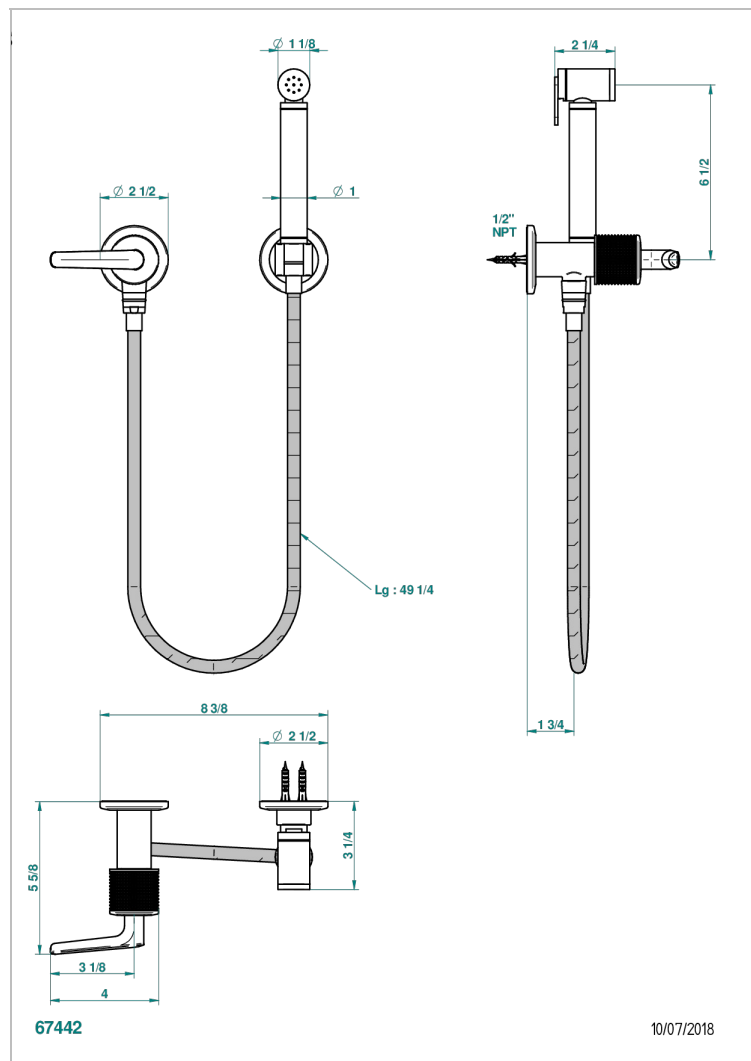

# SYSTEM DIAMOND METAL WITH LEVER HANDLES

G9D-5840/8US

Handheld spray bidet with hose, elbow and hook

## CHARACTERISTIC

- System Diamond Metal with lever handles
- Handheld spray bidet with hose, elbow and hook

## AVAILABLE FINITIONS

- Chrome polished - A02
- Gold polished - F01
- Nickel polished - B01