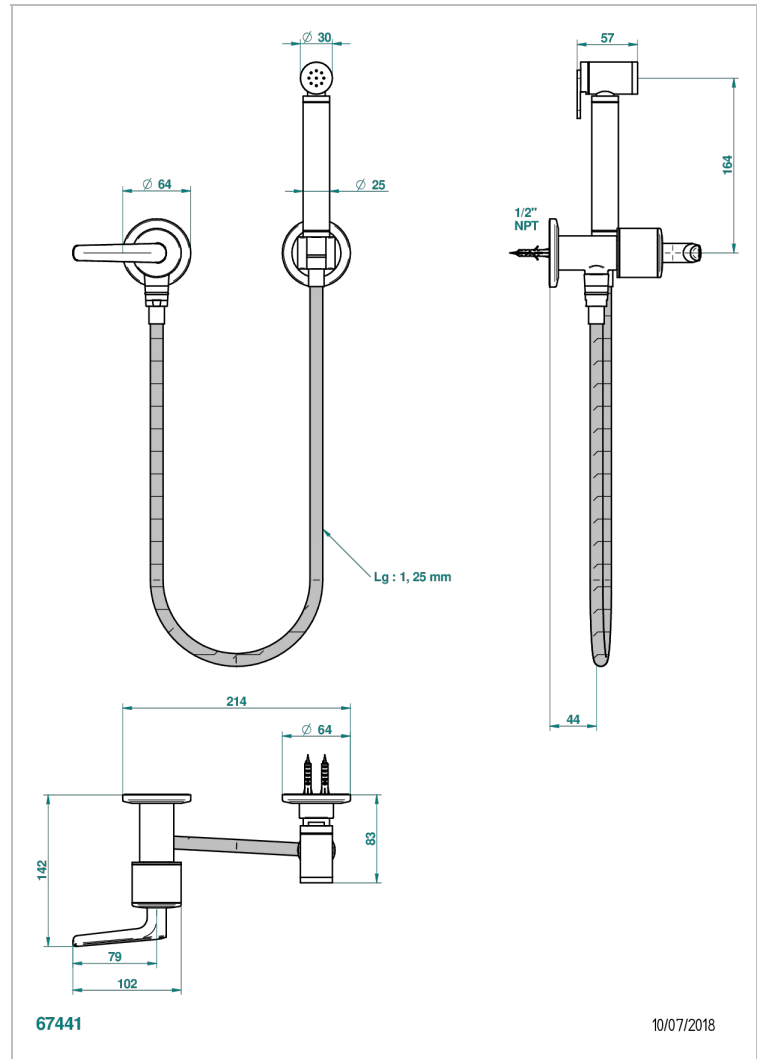

BONDI WITH LEVER HANDLES

G7G-5840/8US

Handheld spray bidet with hose, elbow and hook

CHARACTERISTIC

- Bondi with lever handles
- Handheld spray bidet with hose, elbow and hook

AVAILABLE FINITIONS

- Chrome polished - A02
- Chrome polished / gold polished - G02
- Gold polished - F01
- Nickel polished - B01