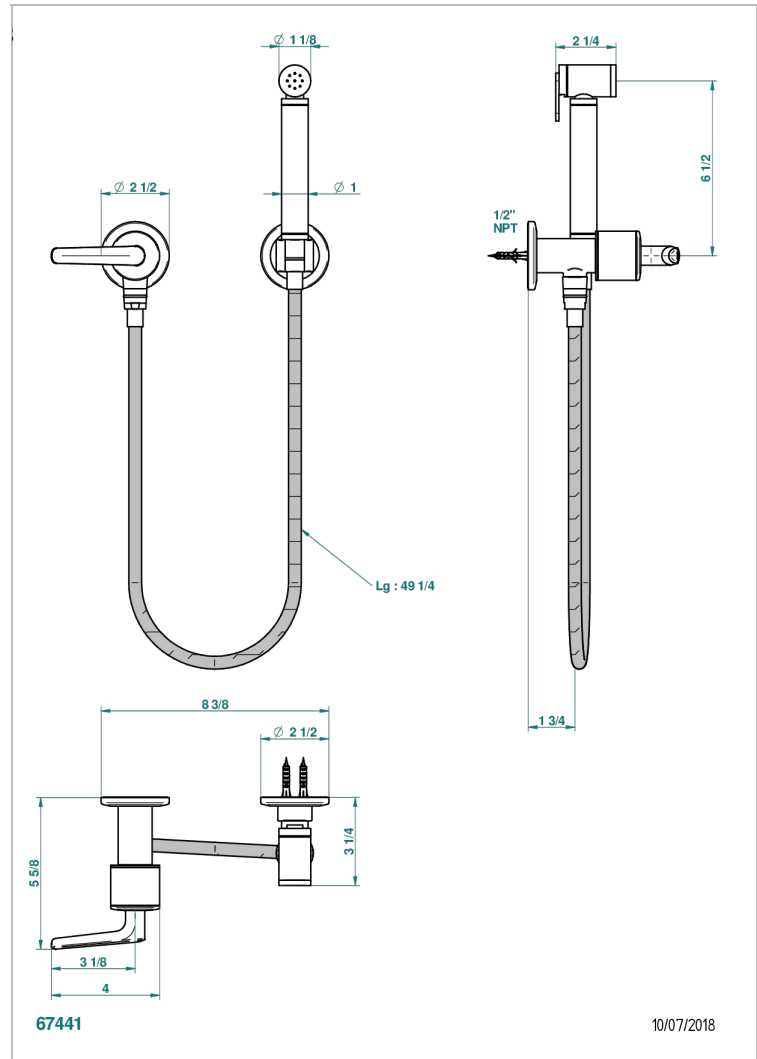

BONDI WITH LEVER HANDLES

G7G-5840/8US

Handheld spray bidet with hose, elbow and hook

CHARACTERISTIC

- Bondi with lever handles
- Handheld spray bidet with hose, elbow and hook

AVAILABLE FINITIONS

- Chrome polished - A02
- Chrome polished / gold polished - G02
- Gold polished - F01
- Nickel polished - B01