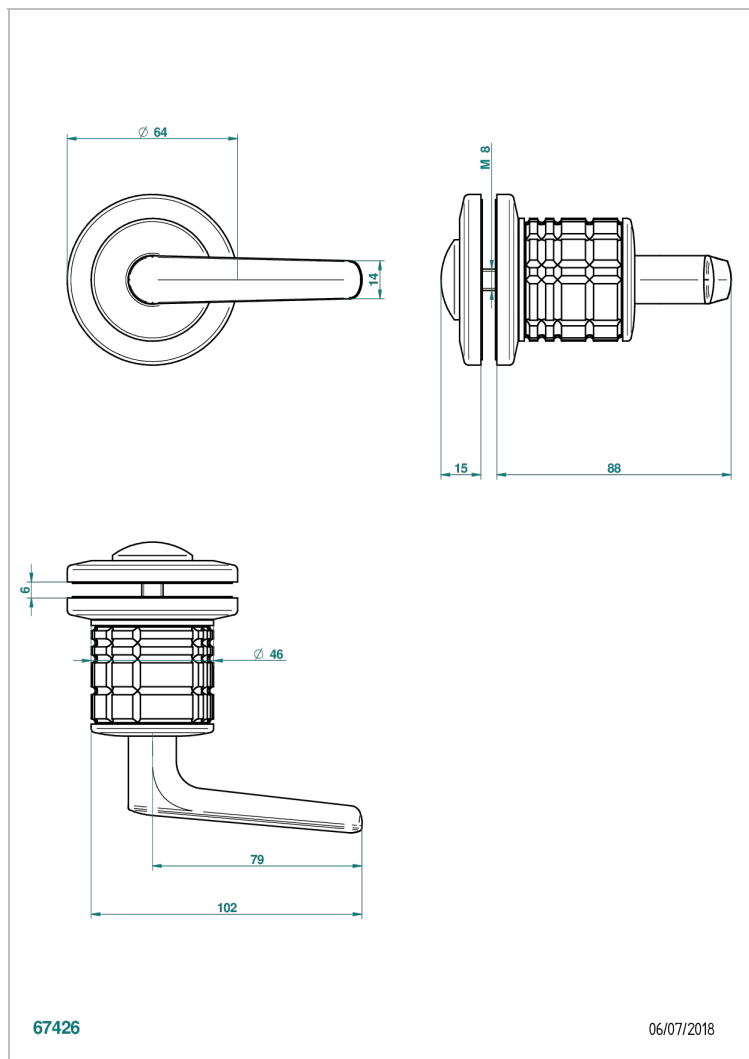

SYSTEM HOWLITE WITH LEVER

G9H-639V

Large door knob

THG[®]
PARIS

CHARACTERISTIC

- System Howlite with lever
- Large door knob

AVAILABLE FINITIONS

Antique nickel - H28
Black ceram - D30
Blush PVD - H62
Brass color PVD - H49
Brown bronze color PVD - F33
Gold color PVD - H52

Nickel color PVD - H55
Polished chrome (color finish) - A02
Polished gold (color finish) - F01
Polished nickel - B01
Soft gold - F30
Soft matt gold - F31

Umber PVD - H66
Varnished matt antique red copper
(color finish) - H07