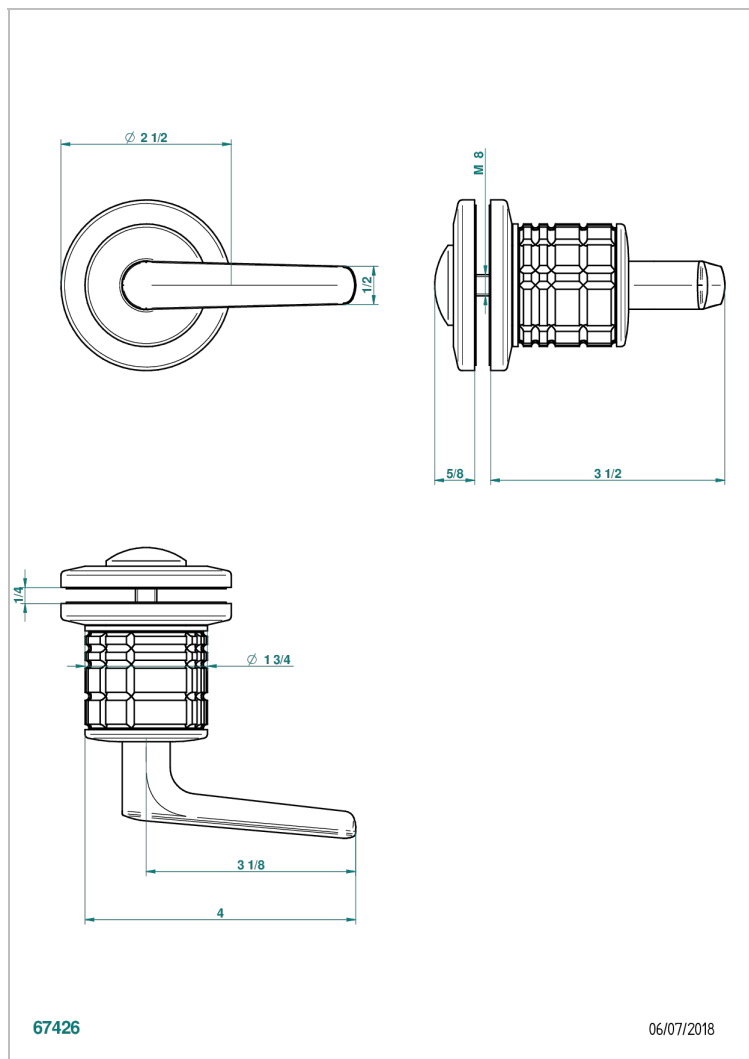

SYSTEM HOWLITE WITH LEVER

G9H-639V

Large door knob

THG[®]
PARIS

CHARACTERISTIC

- System Howlite with lever
- Large door knob

AVAILABLE FINITIONS

Antique nickel - H28
Black ceram - D30
Blush PVD - H62
Brass color PVD - H49
Brown bronze color PVD - F33
Gold color PVD - H52

Nickel color PVD - H55
Polished chrome (color finish) - A02
Polished gold (color finish) - F01
Polished nickel - B01
Soft gold - F30
Soft matt gold - F31

Umber PVD - H66
Varnished matt antique red copper
(color finish) - H07