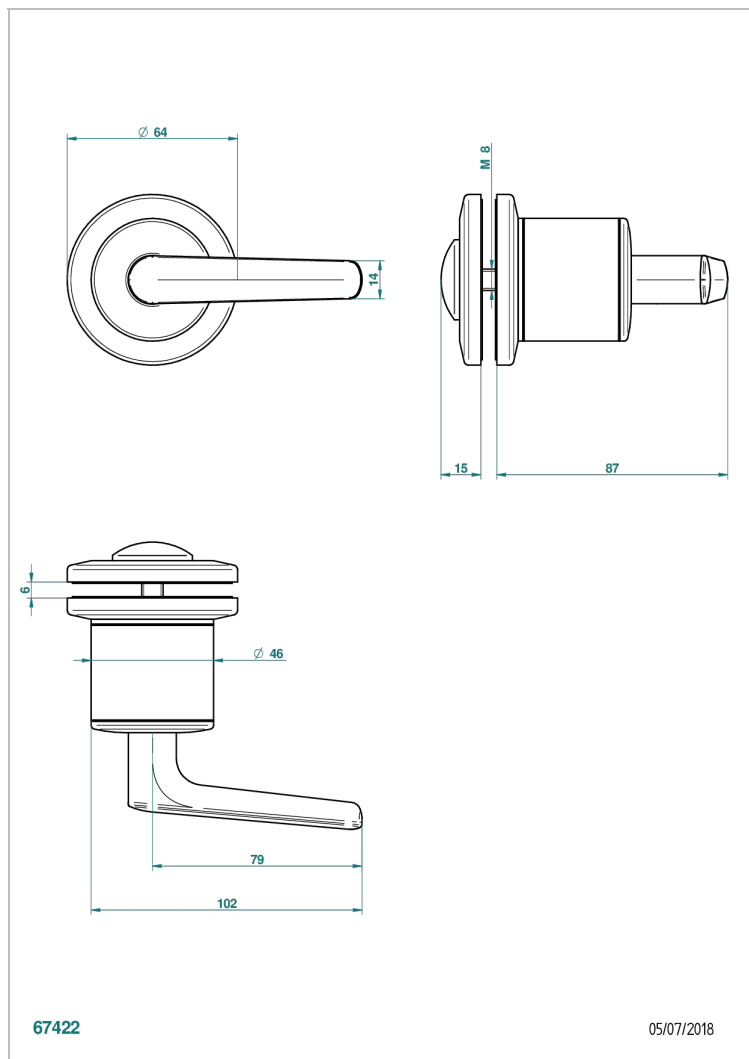

SYSTEM SMOOTH METAL WITH LEVER HANDLES

G9B-639V

Large knob

THG[®]
PARIS

CHARACTERISTIC

- System Smooth Metal with lever handles
- Large knob

AVAILABLE FINITIONS

Black ceram - D30
Blush PVD - H62
Brass color PVD - H49
Brown bronze color PVD - F33
Chrome polished - A02
Copper antique matt, coated - H07