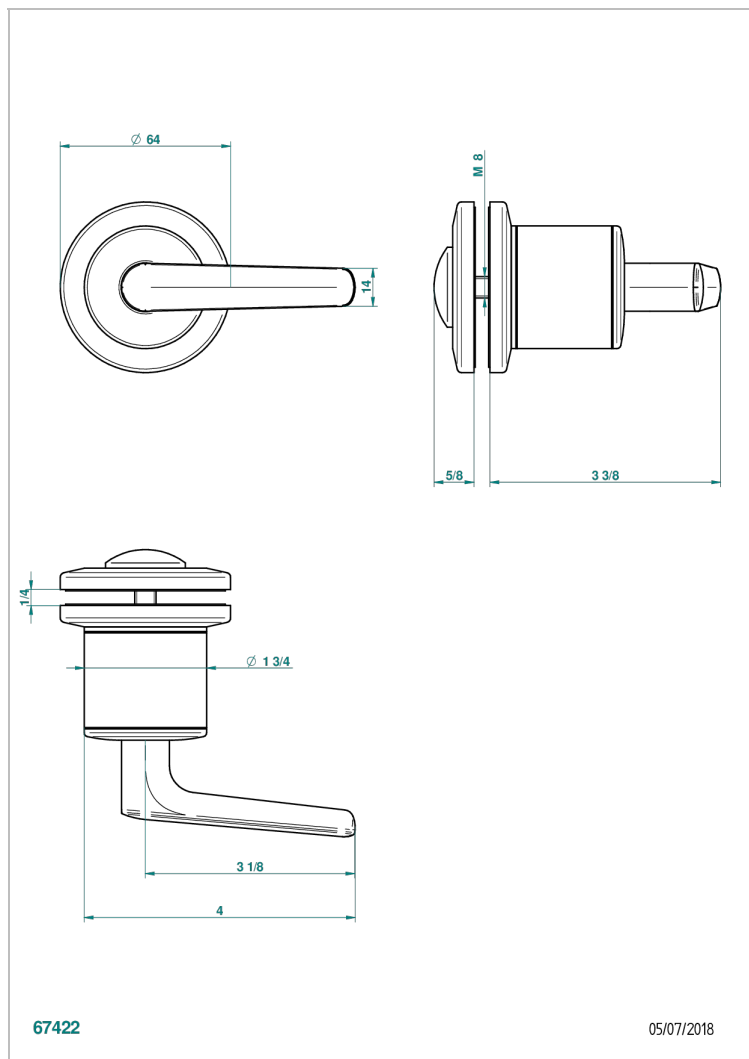

SYSTEM SMOOTH METAL WITH LEVER HANDLES

G9B-639V

Large knob

THG[®]
PARIS

CHARACTERISTIC

- System Smooth Metal with lever handles
- Large knob

AVAILABLE FINITIONS

Black ceram - D30
Blush PVD - H62
Brass color PVD - H49
Brown bronze color PVD - F33
Chrome polished - A02
Copper antique matt, coated - H07