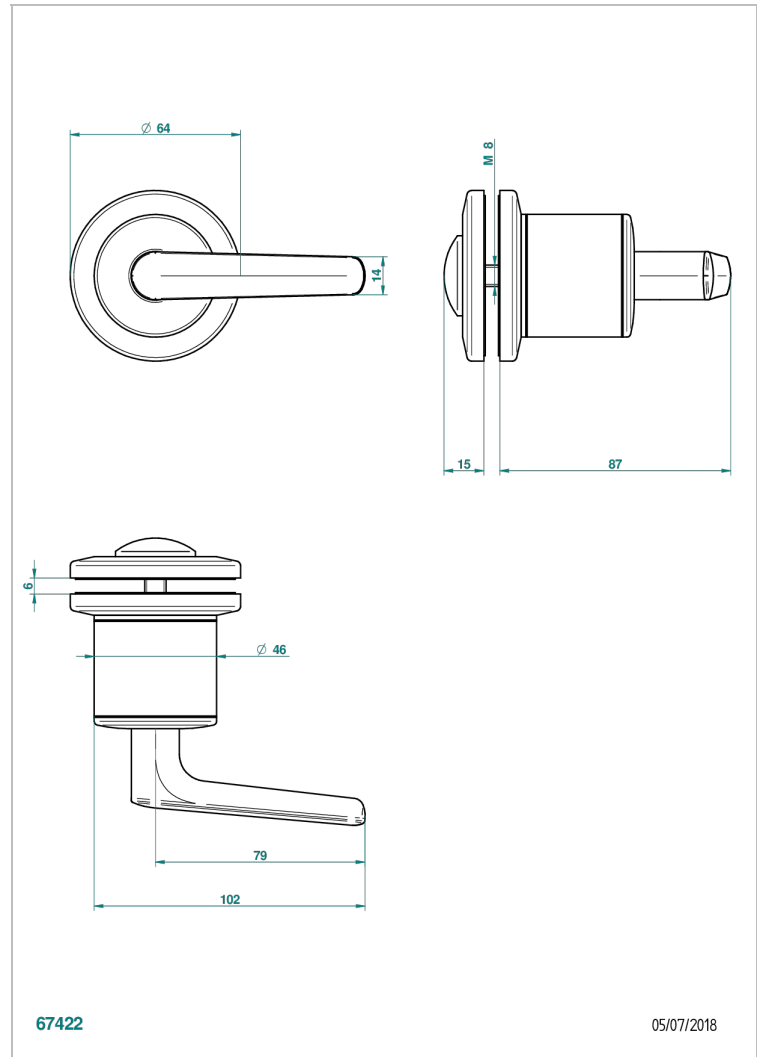

SYSTEM SMOOTH METAL WITH LEVER

G9B-639V

Large door knob

THG[®]
PARIS

CHARACTERISTIC

- System Smooth Metal with lever
- Large door knob

AVAILABLE FINITIONS

Antique nickel - H28
Black ceram - D30
Blush PVD - H62
Brass color PVD - H49
Brown bronze color PVD - F33
Gold color PVD - H52

Nickel color PVD - H55
Polished chrome (color finish) - A02
Polished chrome with gold inlay - GA1
Polished gold (color finish) - F01
Polished nickel - B01
Soft gold - F30

Soft matt gold - F31
Umber PVD - H66
Varnished matt antique red copper
(color finish) - H07