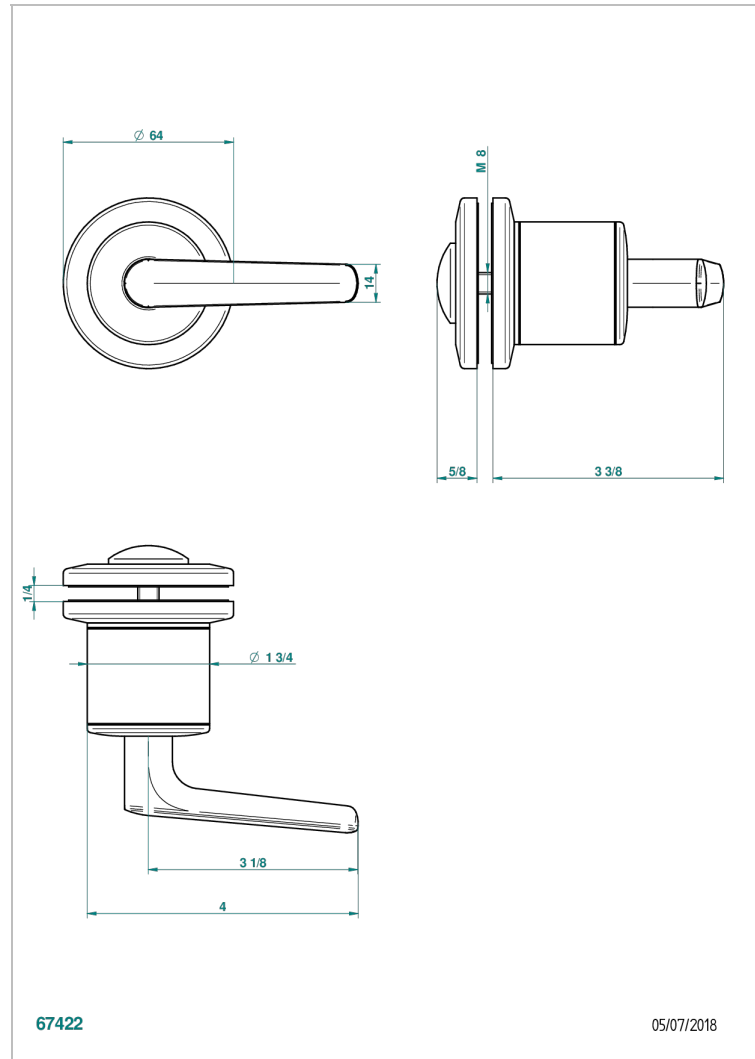

SYSTEM SMOOTH METAL WITH LEVER

G9B-639V

Large door knob

THG[®]
PARIS

CHARACTERISTIC

- System Smooth Metal with lever
- Large door knob

AVAILABLE FINITIONS

Antique nickel - H28
Black ceram - D30
Blush PVD - H62
Brass color PVD - H49
Brown bronze color PVD - F33
Gold color PVD - H52

Nickel color PVD - H55
Polished chrome (color finish) - A02
Polished chrome with gold inlay - GA1
Polished gold (color finish) - F01
Polished nickel - B01
Soft gold - F30

Soft matt gold - F31
Umber PVD - H66
Varnished matt antique red copper (color finish) - H07