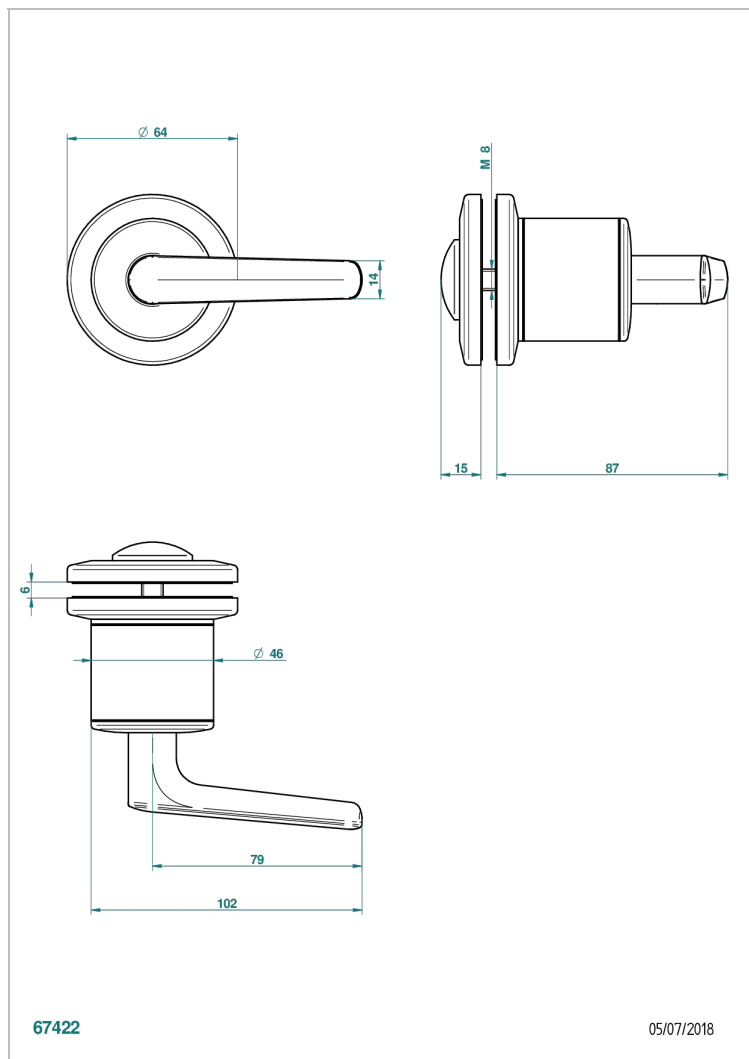

BONDI WITH LEVER HANDLES

G7G-639V

Large knob

THG[®]
PARIS

CHARACTERISTIC

- Bondi with lever handles
- Large knob

AVAILABLE FINITIONS

Black ceram - D30
Blush PVD - H62
Brass color PVD - H49
Brown bronze color PVD - F33
Chrome polished - A02
Chrome polished / gold polished - G02