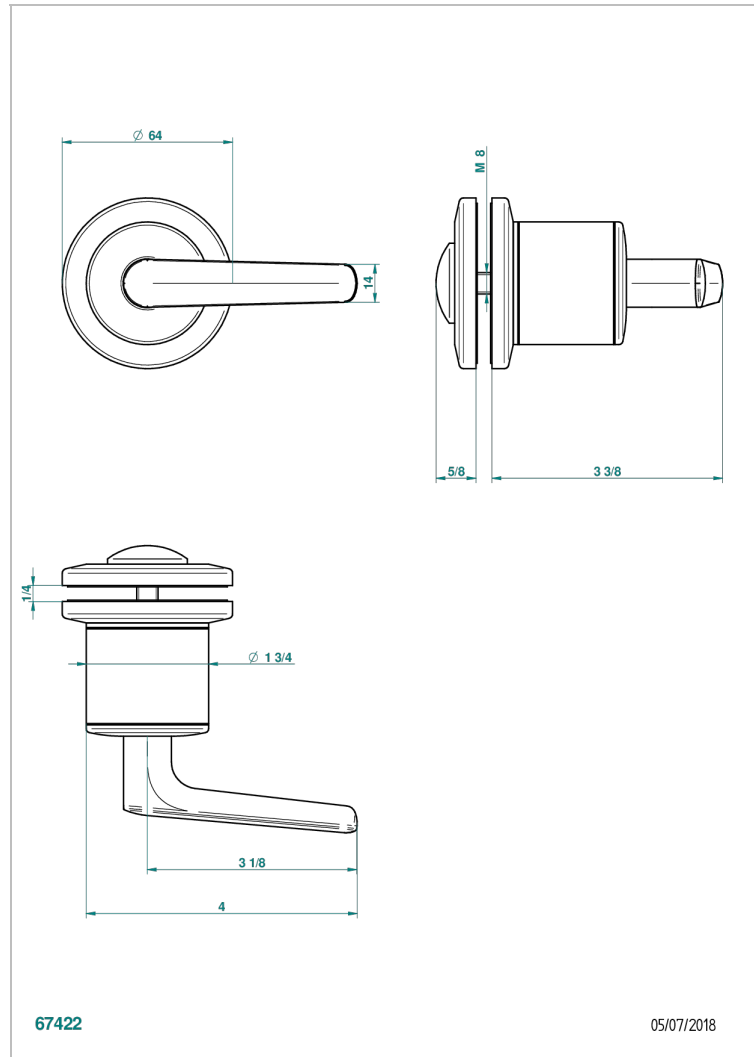

BONDI WITH LEVER HANDLES

G7G-639V

Large knob

THG[®]
PARIS

CHARACTERISTIC

- Bondi with lever handles
- Large knob

AVAILABLE FINITIONS

Black ceram - D30
Blush PVD - H62
Brass color PVD - H49
Brown bronze color PVD - F33
Chrome polished - A02
Chrome polished / gold polished - G02