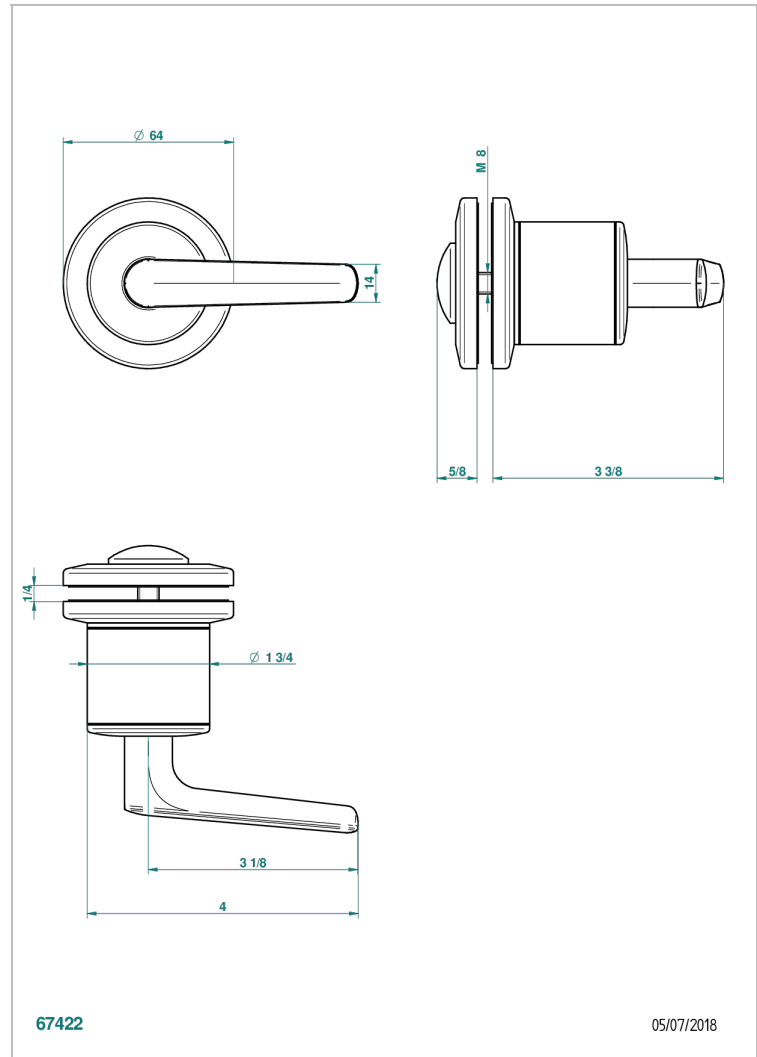

# BONDI WITH LEVER

G7G-639V

Large door knob

## CHARACTERISTIC

- Bondi with lever
- Large door knob