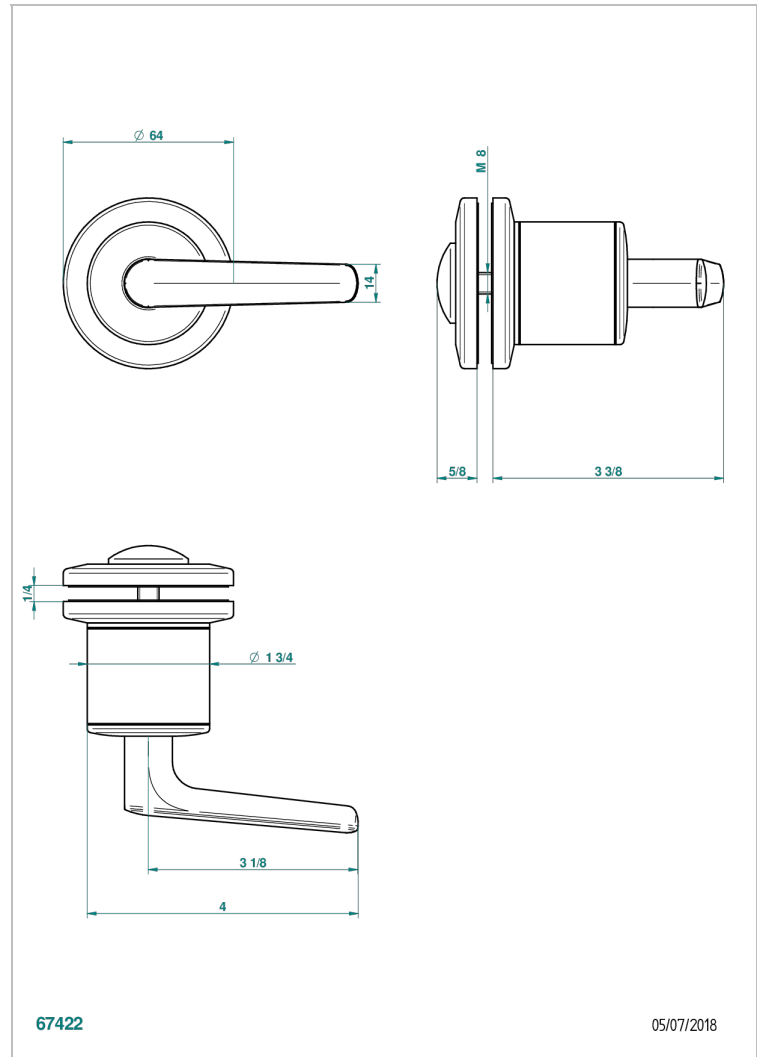

BONDI WITH LEVER

G7G-639V

Large door knob

CHARACTERISTIC

- Bondi with lever
- Large door knob

AVAILABLE FINITIONS

Antique nickel - H28
Black ceram - D30
Blush PVD - H62
Brass color PVD - H49
Brown bronze color PVD - F33
Gold color PVD - H52