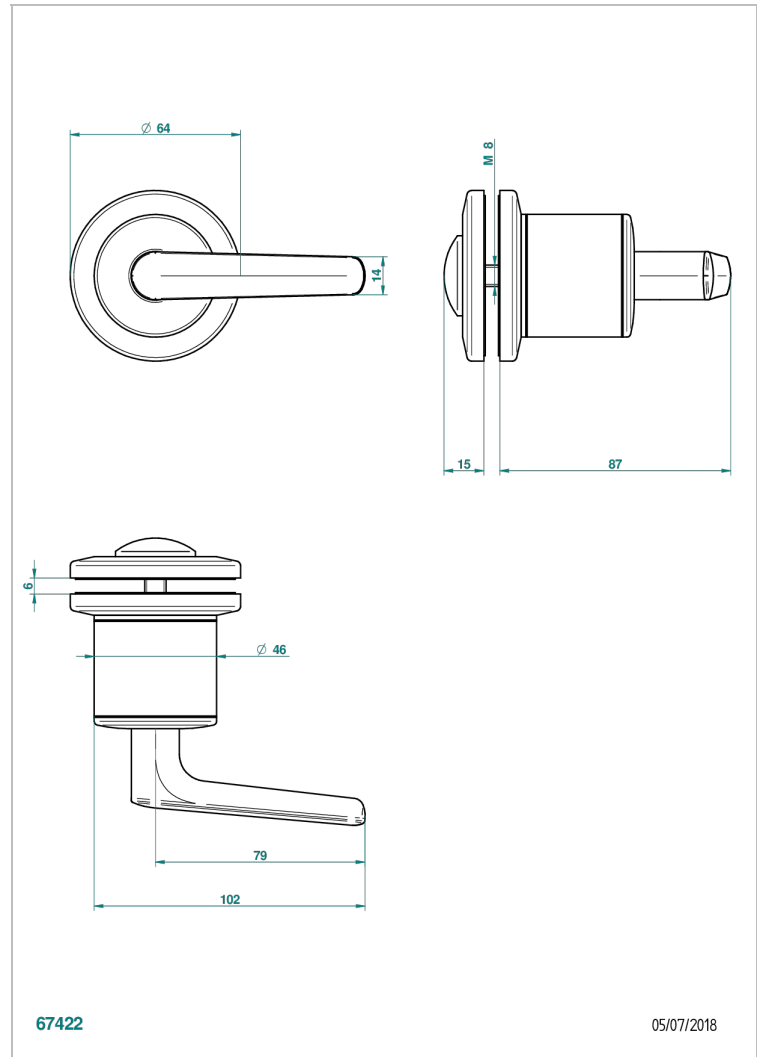

BONDI WITH LEVER

G7G-639V

Large door knob

THG[®]
PARIS

CHARACTERISTIC

- Bondi with lever
- Large door knob

AVAILABLE FINITIONS

Antique nickel - H28
Black ceram - D30
Blush PVD - H62
Brass color PVD - H49
Brown bronze color PVD - F33
Gold color PVD - H52