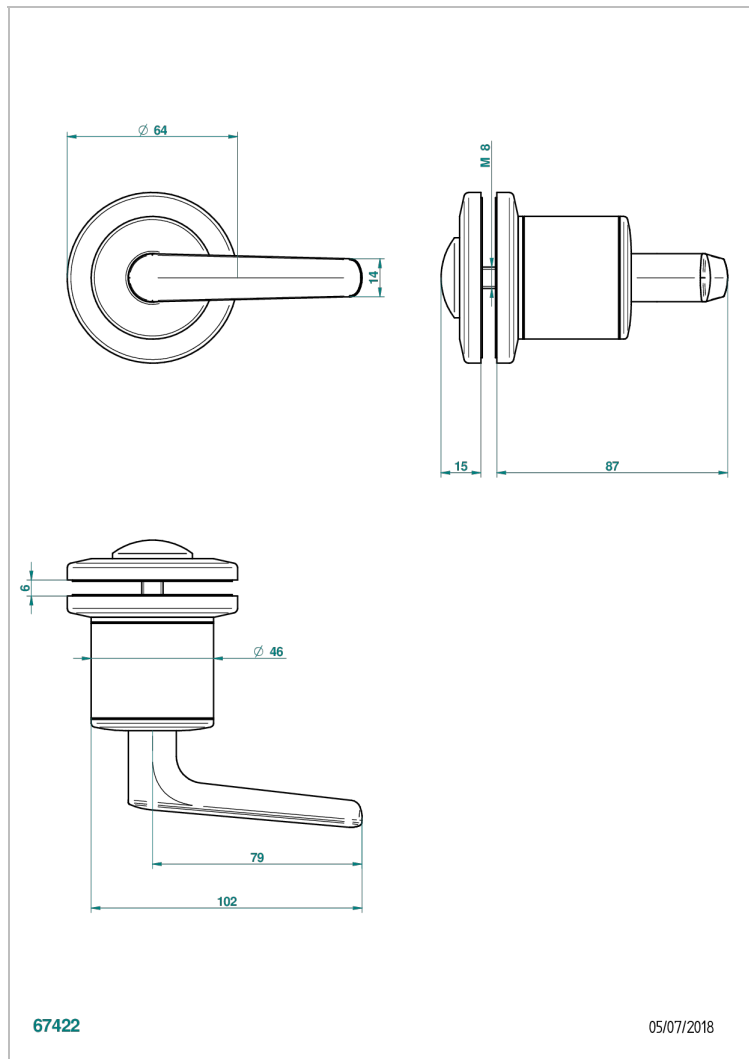

BONDI WITH LEVER

G7G-639V

大号按钮

THG[®]
PARIS

特色

- Bondi with lever
- 大号按钮

可选饰面

Black ceram - D30
Blush PVD - H62
Graphite PVD - H64
Matt Umber PVD - H67
Matt blush PVD - H60
Matt graphite PVD - H65