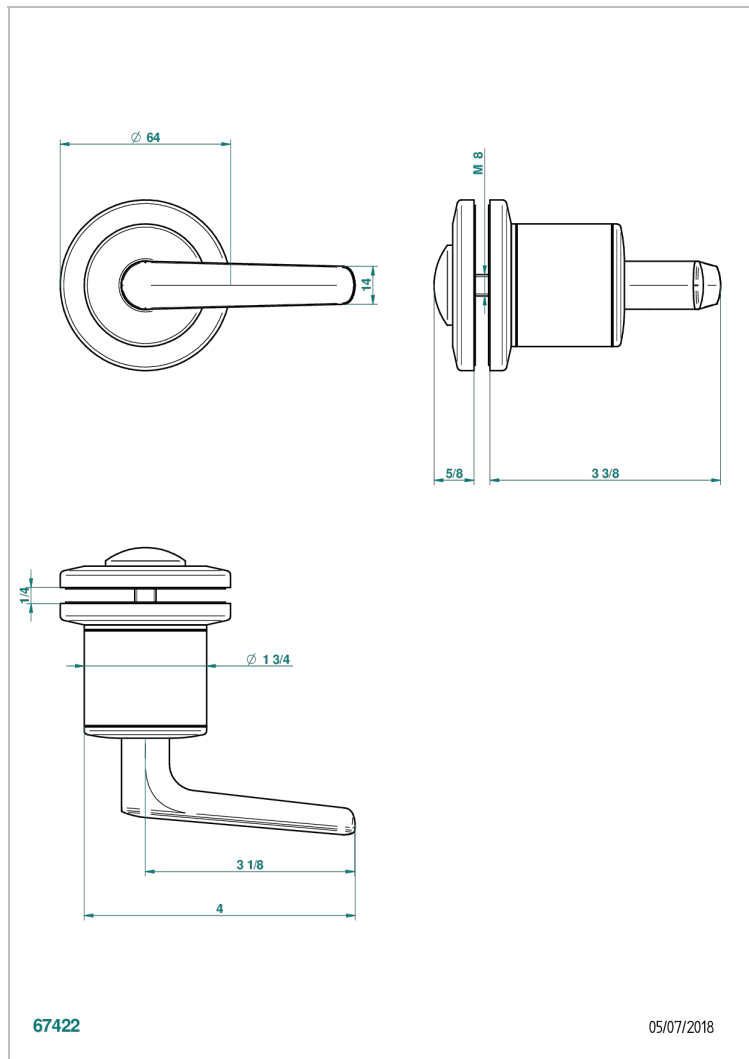

BONDI WITH LEVER

G7G-639V

大号按钮

THG[®]
PARIS

特色

- Bondi with lever
- 大号按钮

可选饰面

Black ceram - D30
Blush PVD - H62
Graphite PVD - H64
Matt Umber PVD - H67
Matt blush PVD - H60
Matt graphite PVD - H65