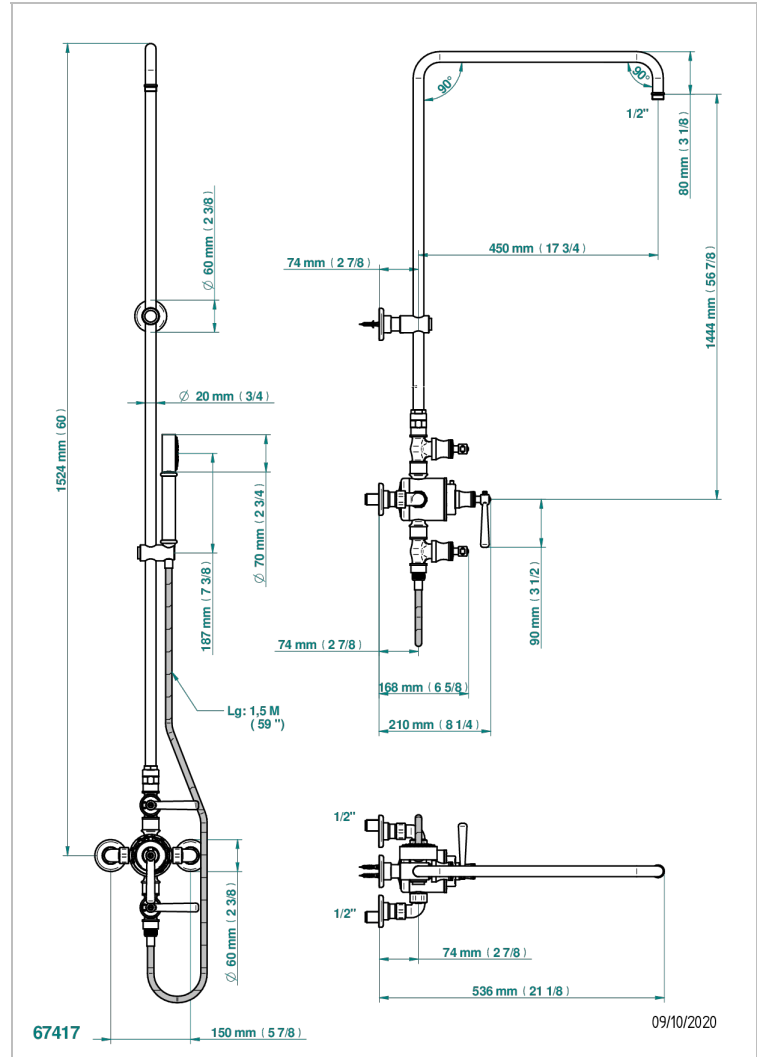

BEAUBOURG WITH LEVER

G7B-64TRCD

Wall mounted thermostatic shower mixer / shut off valves / exposed shower column / telephone shower, hose and Wall mounted cradle - 150 mm centres. (without shower head)

CHARACTERISTIC

- Beaubourg with lever
- Wall mounted thermostatic shower mixer / shut off valves / exposed shower column / telephone shower, hose and Wall mounted cradle - 150 mm centres. (without shower head)

AVAILABLE FINITIONS