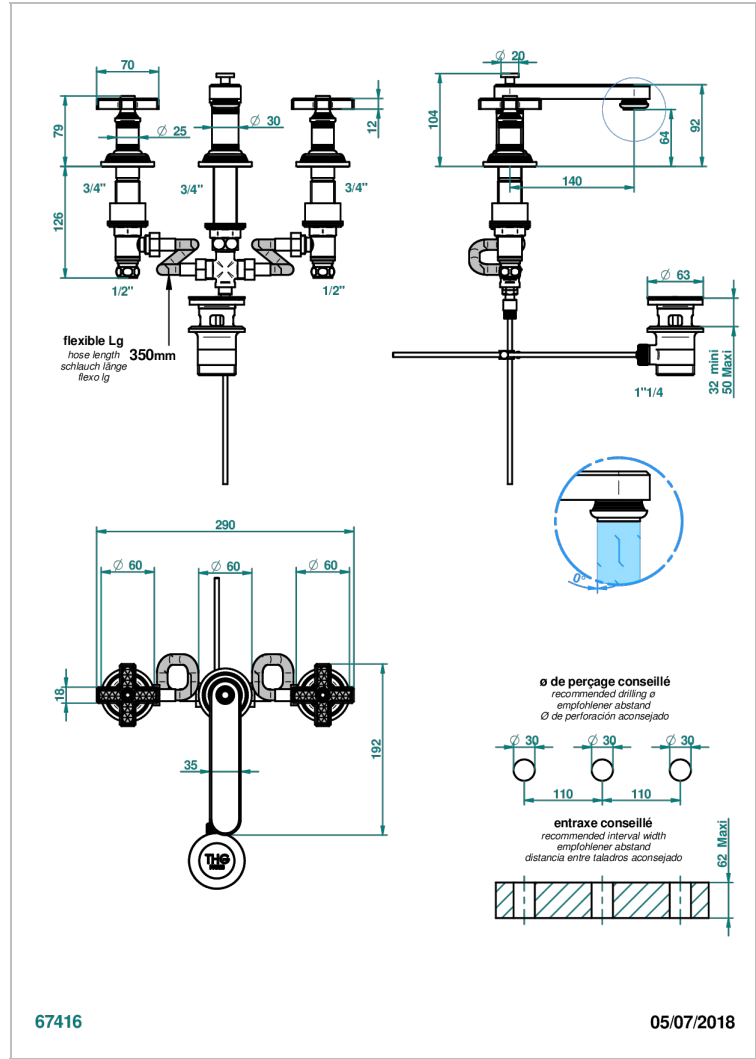

WEST COAST WITH GUILLOCHE DECOR

U9C-151/W

Rim mounted 3-hole basin mixer with waste - WRAS approved

CHARACTERISTIC

- WRAS : 240402020

STANDARDS

AVAILABLE FINITIONS

Antique nickel - H28
Black ceram - D30
Blush PVD - H62
Brass color PVD - H49
Brown bronze color PVD - F33
Gold color PVD - H52