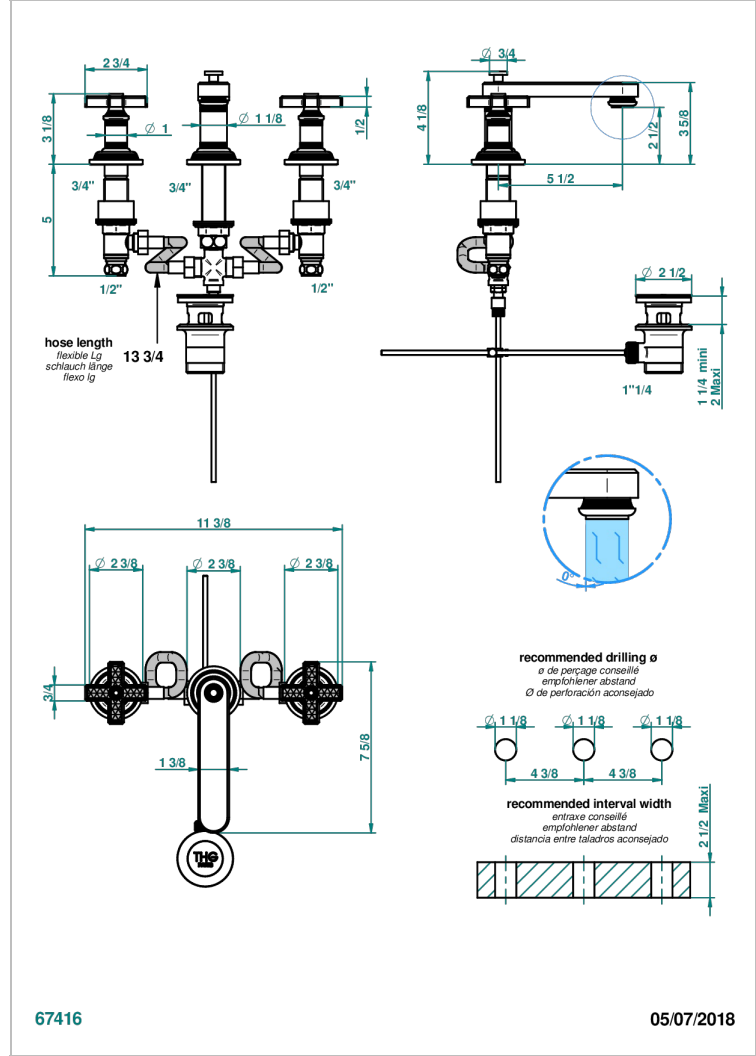

# WEST COAST WITH GUILLOCHE DECOR

U9C-151/W

Rim mounted 3-hole basin mixer with waste - WRAS approved

## CHARACTERISTIC

- WRAS : 240402020