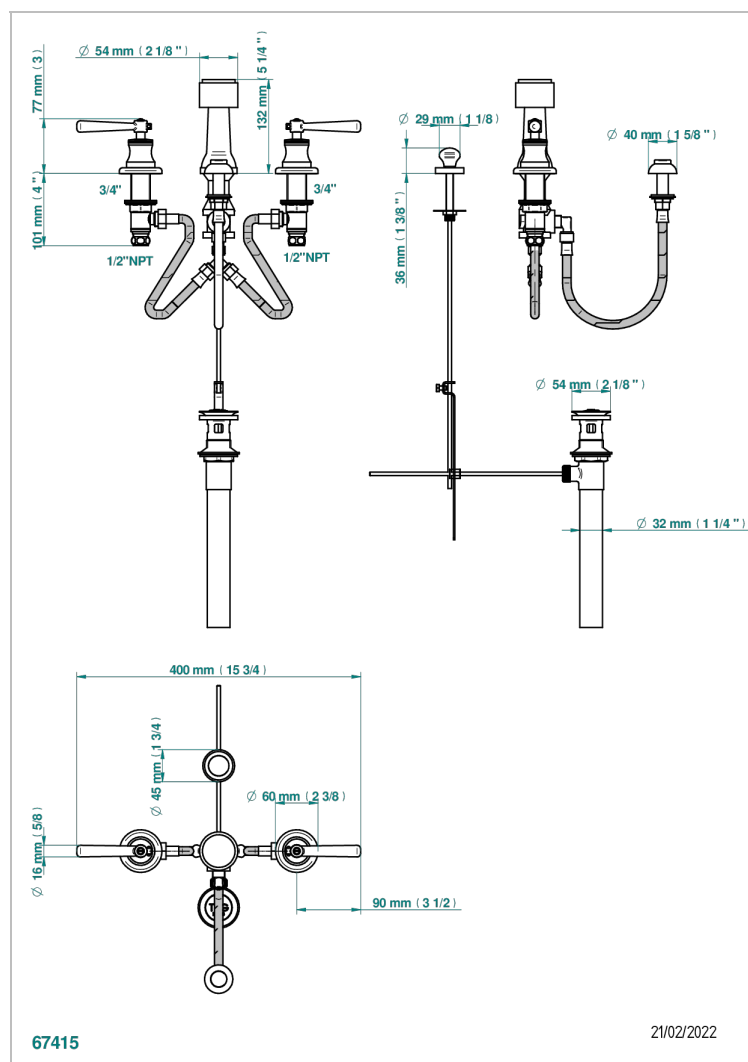

BEAUBOURG WITH LEVER HANDLES

G7B-207KA

Deck mounted 3-hole bidet with vertical spray, vacuum breaker and drain

CHARACTERISTIC

- ASME : ASME A112.18.1-2011/CSA B125.1-11

STANDARDS

AVAILABLE FINITIONS

Black ceram - D30