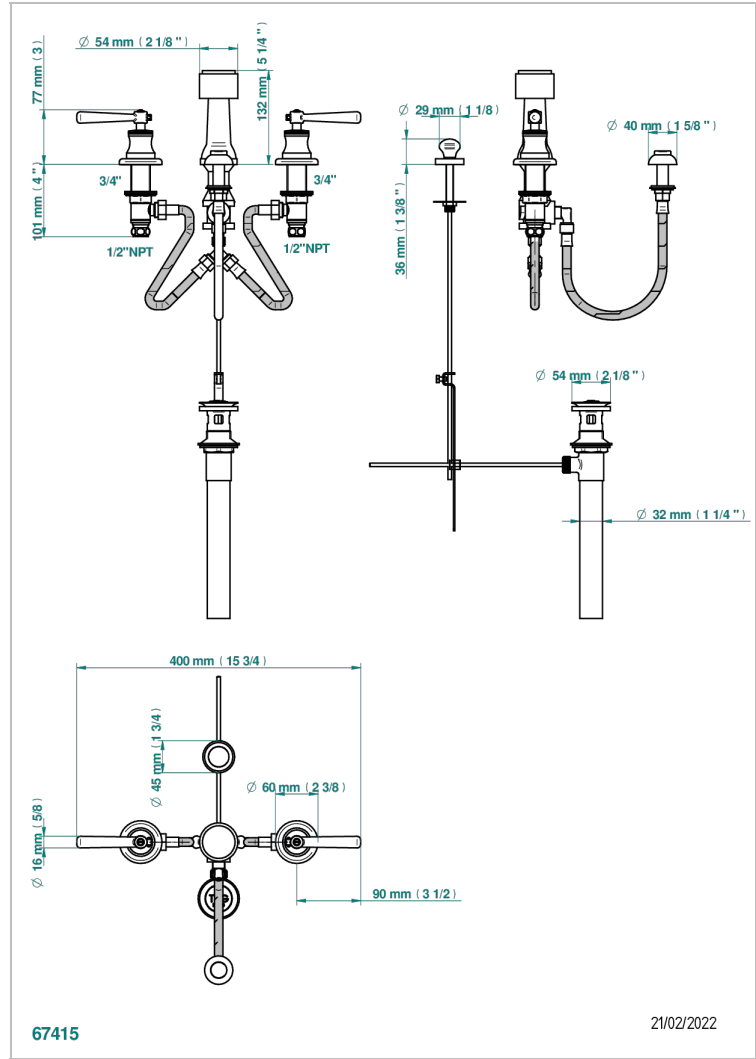

BEAUBOURG WITH LEVER

G7B-207KA

Bidet Faucet with vertical spray, drain and vacuum breaker, for bidet Kohler

CHARACTERISTIC

- ASME : ASME A112.18.1-2011/CSA B125.1-11

STANDARDS

AVAILABLE FINITIONS

- Antique nickel - H28
- Black ceram - D30
- Blush PVD - H62
- Brass color PVD - H49
- Brown bronze color PVD - F33
- Gold color PVD - H52

- Graphite PVD - H64
- Lacquered light bronze - D01
- Matt Umber PVD - H67
- Matt blush PVD - H60
- Matt brass color PVD - H50
- Matt brown bronze color PVD - F34

- Matt chrome - C02
- Matt gold - F07
- Matt gold color PVD - H53
- Matt graphite PVD - H65
- Matt nickel (color finish) - C01
- Matt nickel color PVD - H56

- Natural smoked Brass - A13
- Nickel color PVD - H55
- Polished chrome (color finish) - A02
- Polished chrome / Polished gold (color finish) - G02
- Polished gold (color finish) - F01
- Polished nickel - B01