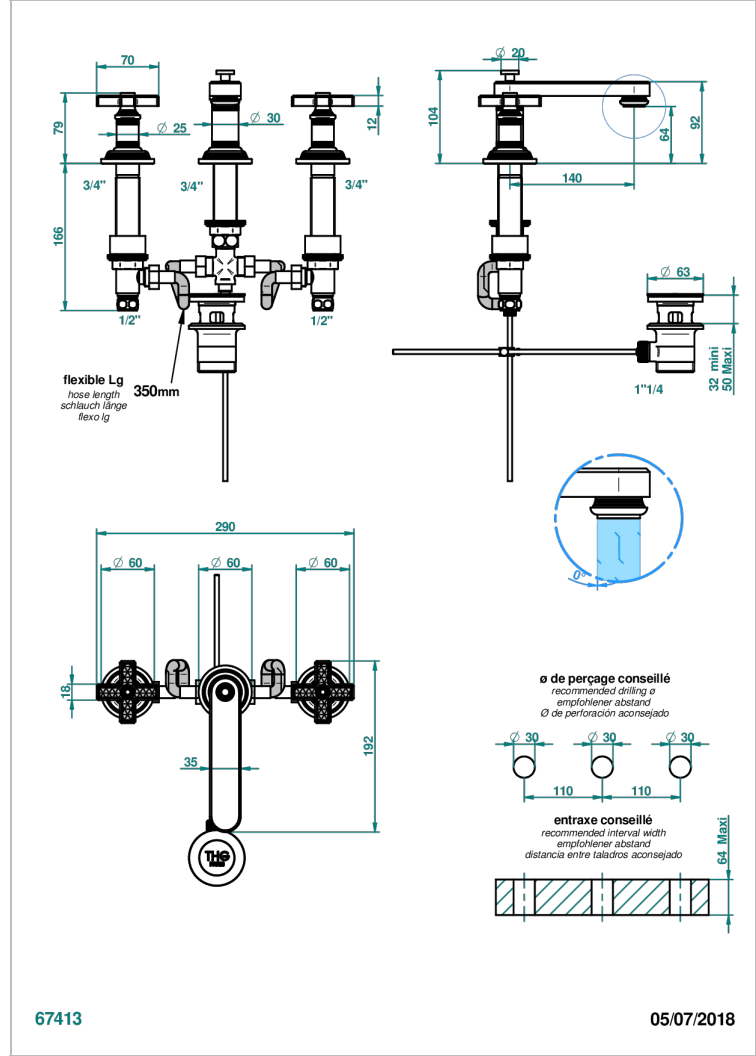

WEST COAST WITH GUILLOCHE DECOR

U9C-151M/W

Rim mounted 3-hole basin mixer with waste for marble - WRAS approved

CHARACTERISTIC

- WRAS : 240402020

STANDARDS

AVAILABLE FINITIONS

Antique nickel - H28
Black ceram - D30
Blush PVD - H62
Brass color PVD - H49
Brown bronze color PVD - F33
Gold color PVD - H52