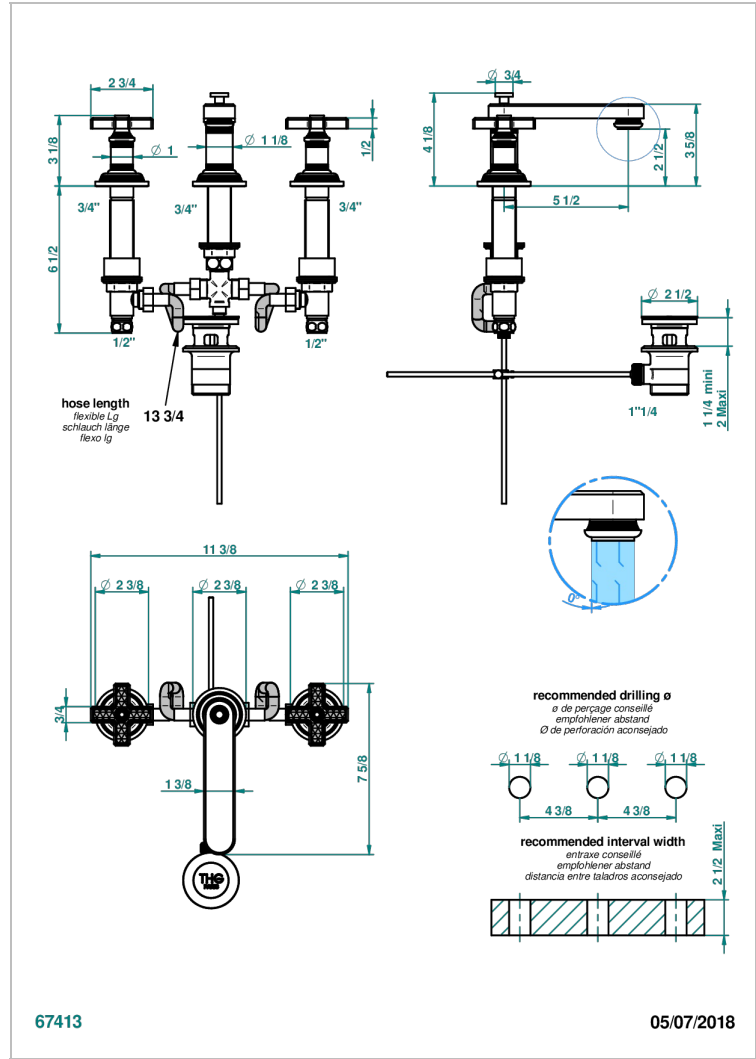

# WEST COAST WITH GUILLOCHE DECOR

U9C-151M/W

Rim mounted 3-hole basin mixer with waste for marble - WRAS approved

## CHARACTERISTIC

- WRAS : 240402020