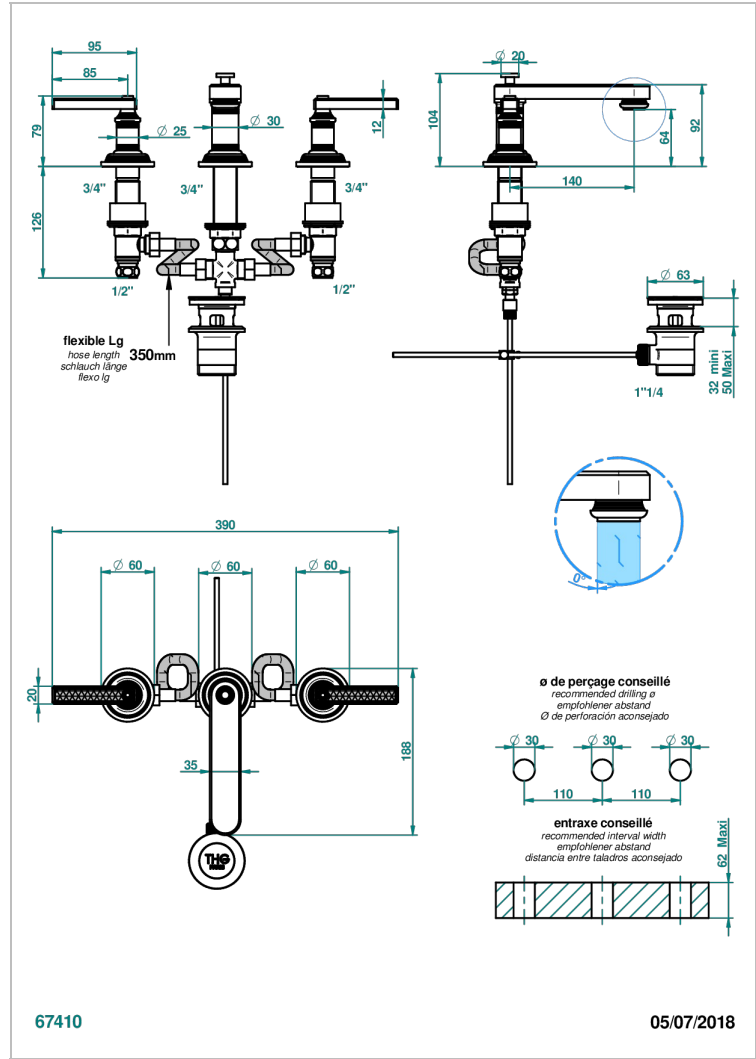

WEST COAST WITH GUILLOCHE DECOR WITH LEVER

U9D-151/W

Rim mounted 3-hole basin mixer with waste - WRAS approved

CHARACTERISTIC

- WRAS : 240402020

STANDARDS

AVAILABLE FINITIONS

Antique nickel - H28
Black ceram - D30
Blush PVD - H62
Brass color PVD - H49
Brown bronze color PVD - F33
Gold color PVD - H52