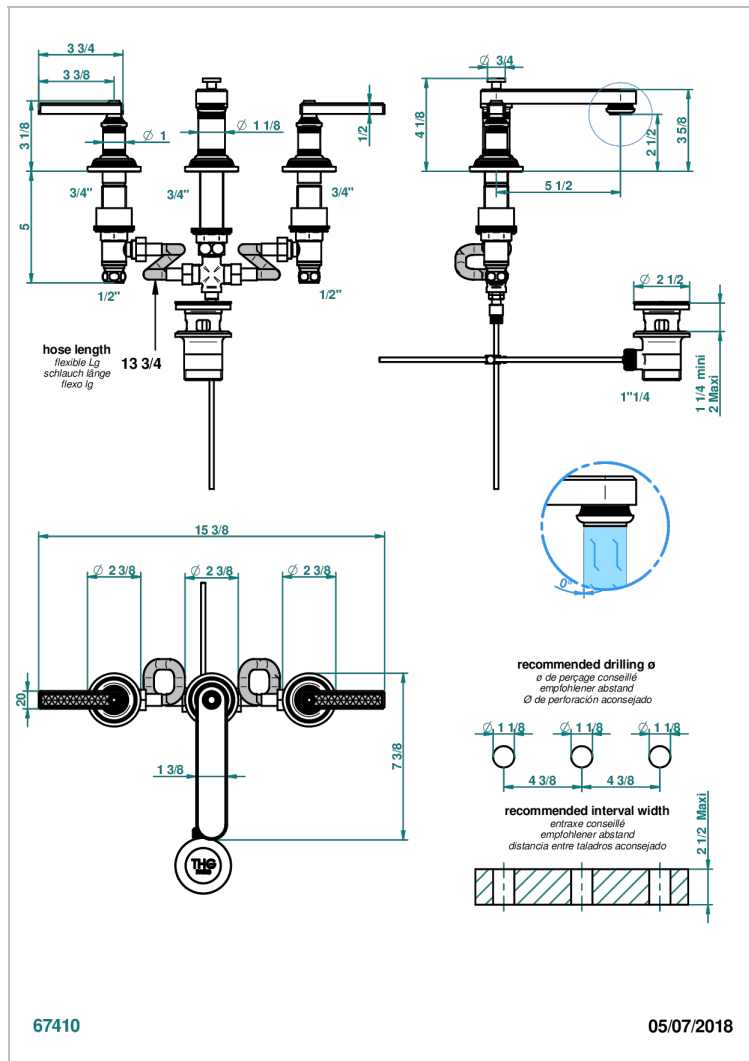

WEST COAST WITH GUILLOCHE DECOR WITH LEVER

U9D-151/W

Rim mounted 3-hole basin mixer with waste - WRAS approved

CHARACTERISTIC

- WRAS : 240402020

STANDARDS

AVAILABLE FINITIONS

Antique nickel - H28
Black ceram - D30
Blush PVD - H62
Brass color PVD - H49
Brown bronze color PVD - F33
Gold color PVD - H52