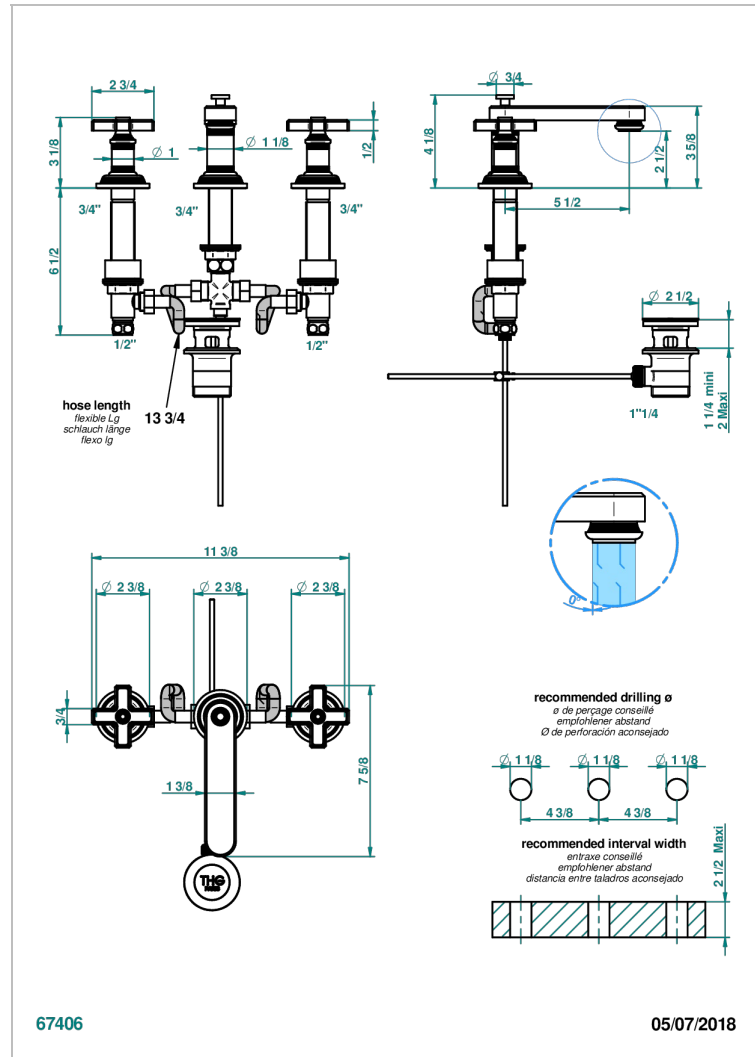

WEST COAST BLACK ONYX

U9E-151M/W

Rim mounted 3-hole basin mixer with waste for marble - WRAS approved

CHARACTERISTIC

- WRAS : 240402020

STANDARDS

AVAILABLE FINITIONS

Antique nickel - H28
Black ceram - D30
Blush PVD - H62
Brass color PVD - H49
Brown bronze color PVD - F33
Gold color PVD - H52