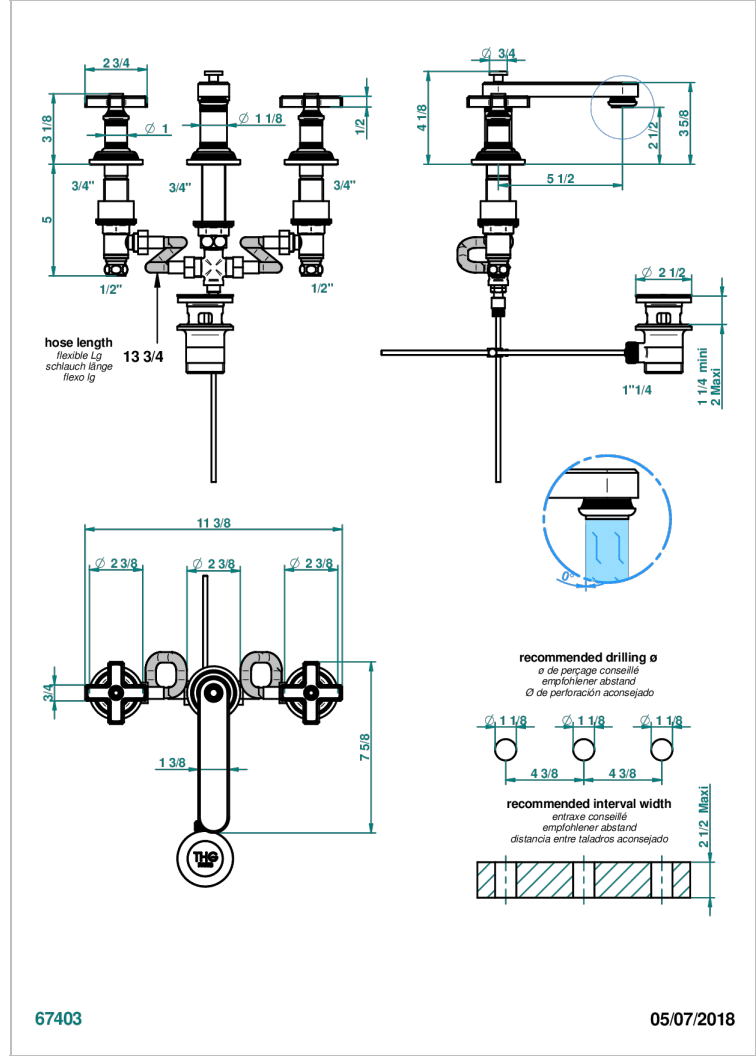

WEST COAST BLACK ONYX

U9E-151/W

Rim mounted 3-hole basin mixer with waste - WRAS approved

THG[®]
PARIS

CHARACTERISTIC

- WRAS : 240402020

STANDARDS

AVAILABLE FINITIONS