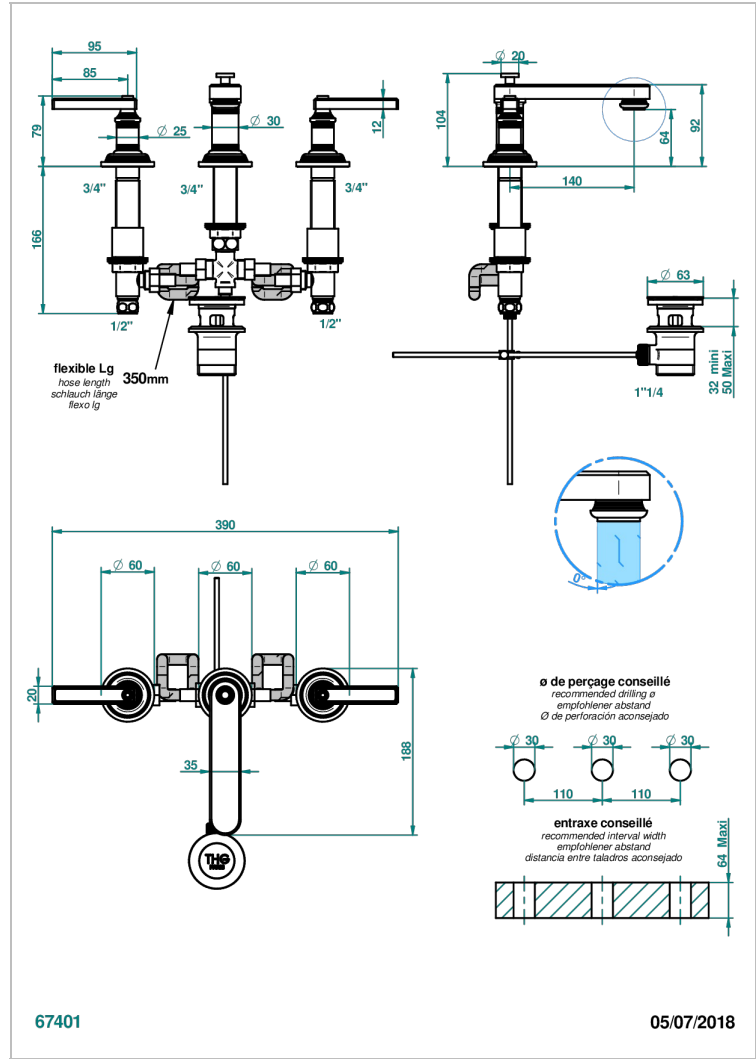

WEST COAST BLACK ONYX WITH LEVER

U9F-151M/W

Rim mounted 3-hole basin mixer with waste for marble - WRAS approved

CHARACTERISTIC

- WRAS : 240402020

STANDARDS

AVAILABLE FINITIONS

- Antique nickel - H28
- Black ceram - D30
- Blush PVD - H62
- Brass color PVD - H49
- Brown bronze color PVD - F33
- Gold color PVD - H52