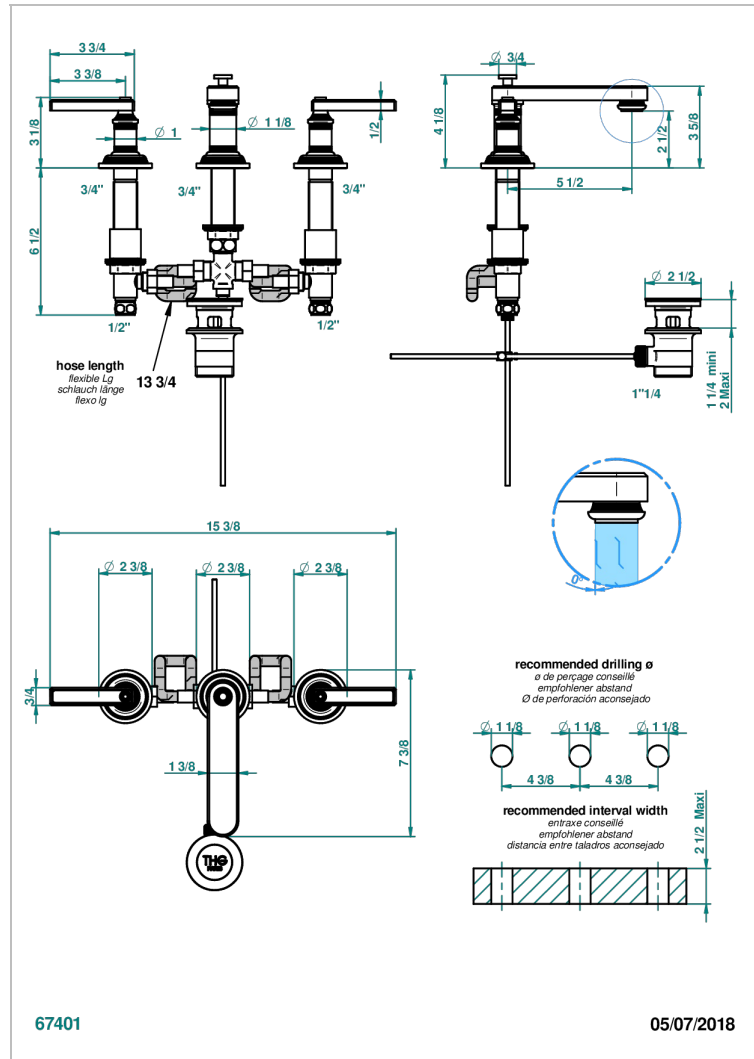

# WEST COAST BLACK ONYX WITH LEVER

U9F-151M/W

Rim mounted 3-hole basin mixer with waste for marble - WRAS approved

## CHARACTERISTIC

- WRAS : 240402020